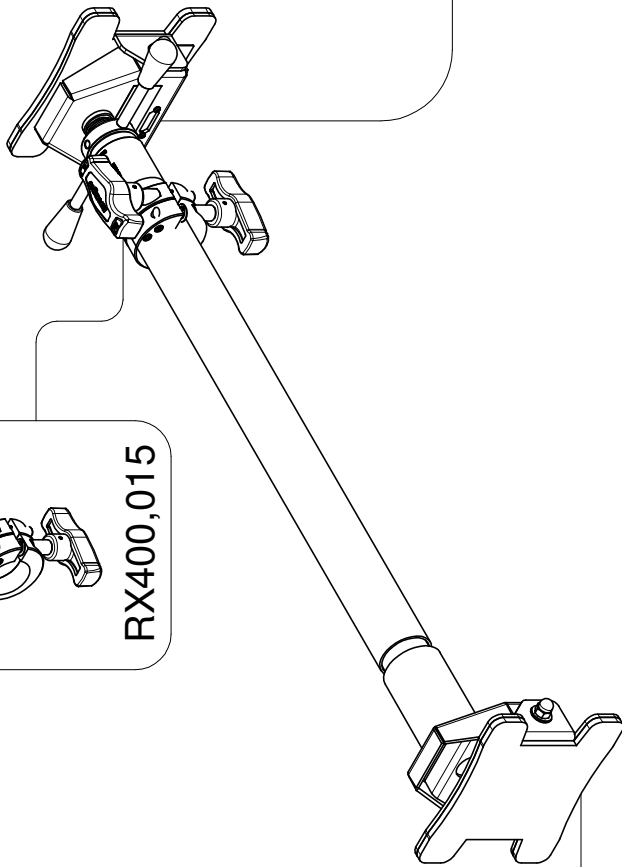

# AVENGER

part of Manfrotto

PROFESSIONAL CINE EQUIPMENT

## ART. X400KIT

For serial number  
from A0655639

RX400,015

RX400,013

RX400,001

RX400,007  
set of 2

For extension:  
0.8 - 1.3m (2.62-4.26 ft)

**CROSSPOLE**

RX400,027BL

For extension:  
1.3 - 2.2m (4.26-7.21 ft)

**CROSSPOLE**

RX400,028BL

For extension:  
2.2 - 4m (7.21-13.12 ft)

**CROSSPOLE**

RX400,029BL