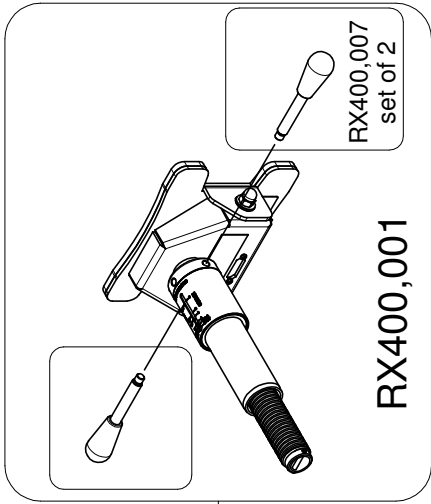

## ART. X400KIT

For serial number  
from A0655639

RX400,015

RX400,013

RX400,001

RX400,007  
set of 2

For extension:  
0.8 - 1.3m (2.62-4.26 ft)

**CROSSPOLE**

RX400,027BL

For extension:  
1.3 - 2.2m (4.26-7.21 ft)

**CROSSPOLE**

RX400,028BL

For extension:  
2.2 - 4m (7.21-13.12 ft)

**CROSSPOLE**

RX400,029BL