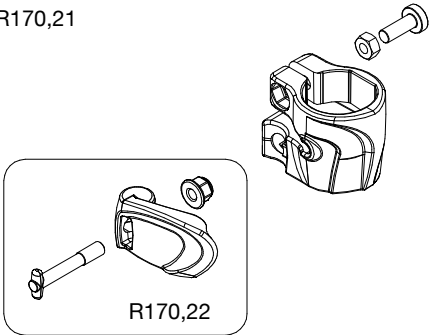

Manfrotto
Imagine More

ART. MT294A4

For serial number
from A2990368

R170,31
set of n°2 pcs

R170,26

R190,427

R170,50

R170,21

R002,36

R150,20

R170,53

R170,57

R150,19

Tool (TORX T25) included in :

- Spare part R170,21
- Spare part R150,12
- Spare part R150,13

R170,23
set of n°3 pcs