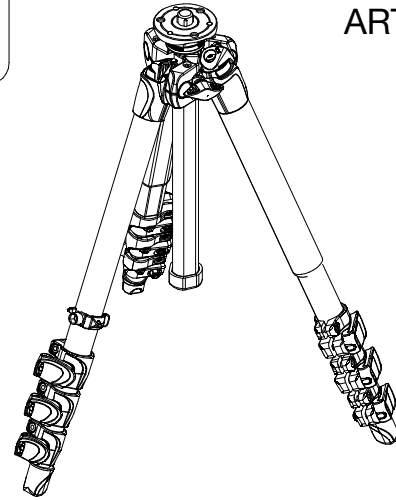

Manfrotto
Imagine More

ART. MT294A4

For serial number
from A2990368

R170,31
set of n°2 pcs

R170,26

R190,427

R170,50

R170,21

R170,22

R150,12

R150,15

R150,13

R150,16

R170,51

R170,27

R170,52

R002,36

R150,20

R170,53

R170,57

R150,19

Tool (TORX T25) included in :

- Spare part R170,21
- Spare part R150,12
- Spare part R150,13

R170,23
set of n°3 pcs