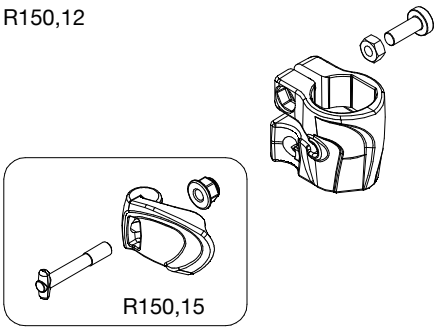

R150,12

R150,15