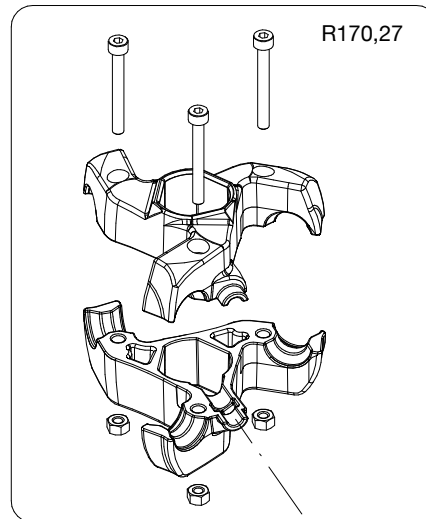

Manfrotto
Imagine More

ART. MT294A4

For serial number
from A2990368

R170,31
set of n°2 pcs

R170,26

R190,427

R170,50

R170,21

R170,22

R150,12

R150,15

R150,13

R150,16

R170,51

R170,27

R170,52

R002,36

R150,20

R170,53

R170,57

R150,19

Tool (TORX T25) included in :

- Spare part R170,21
- Spare part R150,12
- Spare part R150,13

R170,23
set of n°3 pcs