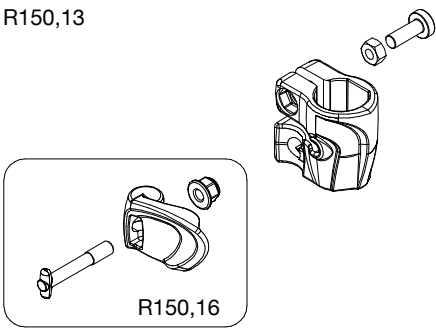

R150,13

R150,16

R170,51