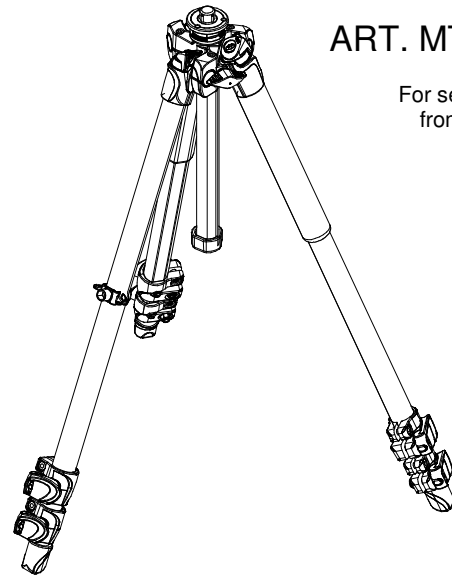

Manfrotto
Imagine More

ART. MT293A3

For serial number
from A2614671

R150,24
set of n°2 pcs

R150,22

R150,37

R150,21

R150,12

R150,23

R150,27

R732,49

R170,23
set of n°3 pcs

Tool (TORX T25) included in:

- Spare part R150,12
- Spare part R150,13