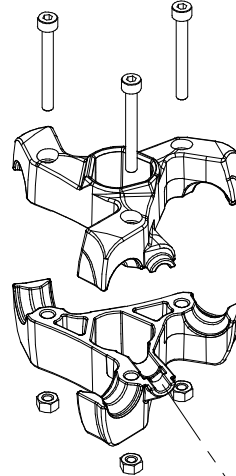

Manfrotto
Imagine More

ART. MT293A3

For serial number
from A2614671

R150,24
set of n°2 pcs

R150,22

R150,37

R150,21

R150,12

R150,15

R150,26

R150,13

R150,16

R150,10

R002,36

R150,20

R150,19

R150,23

R150,27

R732,49

R170,23
set of n°3 pcs

Tool (TORX T25) included in:

- Spare part R150,12
- Spare part R150,13