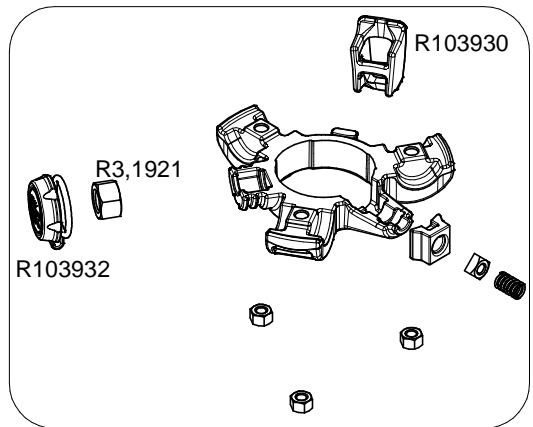

**Manfrotto**  
**Imagine More**

ART.  
MT190GOA4TB  
MT190GOA4TD

For serial number  
from A5085605

Tool (TORX T25) included in :

- Spare part R103901
- Spare part R103902

R103904C197 (GREY)  
R103904C01 (BLACK)

R1039438C201 (GREY) R1039430 for MT190GOA4TB  
R1039438 (BLACK) (TUBE WITH ENDGRAVINGS)

**BOX**  
R11039312 set of 6 for MT190GOA4TB  
R11039307 set of 6 for MT190GOA4TD