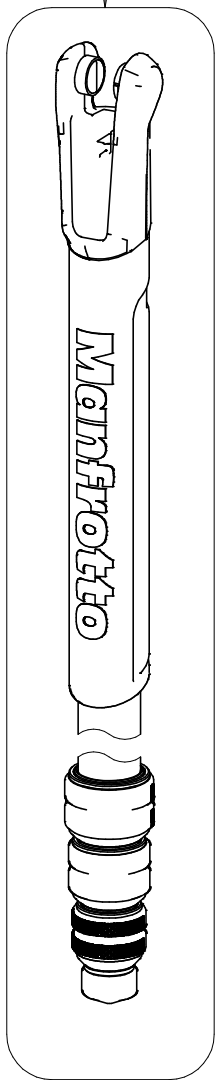

**Manfrotto**  
**Imagine More**

ART.  
MT190GOA4TB  
MT190GOA4TD

For serial number  
from A5085605

Tool (TORX T25) included in :

- Spare part R103901
- Spare part R103902

R103904C197 (GREY)  
R103904C01 (BLACK)

R1039438C201 (GREY) R1039430 for MT190GOA4TB  
R1039438 (BLACK) (TUBE WITH ENDGRAVINGS)

**BOX**  
R11039312 set of 6 for MT190GOA4TB  
R11039307 set of 6 for MT190GOA4TD