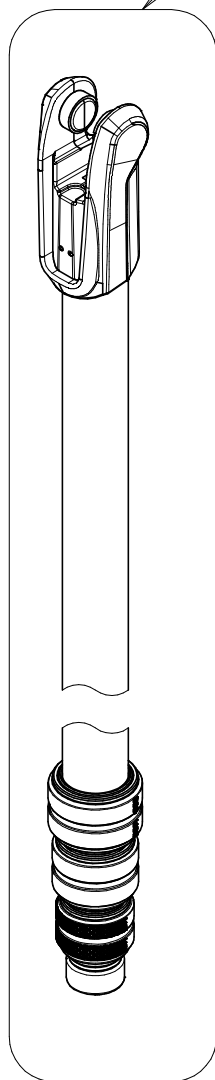

**Manfrotto**  
**Imagine More**

ART.  
MT190GOA4TB  
MT190GOA4TD

For serial number  
from A5085605

Tool (TORX T25) included in :

- Spare part R103901
- Spare part R103902

R103904C197 (GREY)  
R103904C01 (BLACK)

R1039438C201 (GREY) R1039430 for MT190GOA4TB  
R1039438 (BLACK) (TUBE WITH ENDGRAVINGS)

**BOX**  
R11039312 set of 6 for MT190GOA4TB  
R11039307 set of 6 for MT190GOA4TD