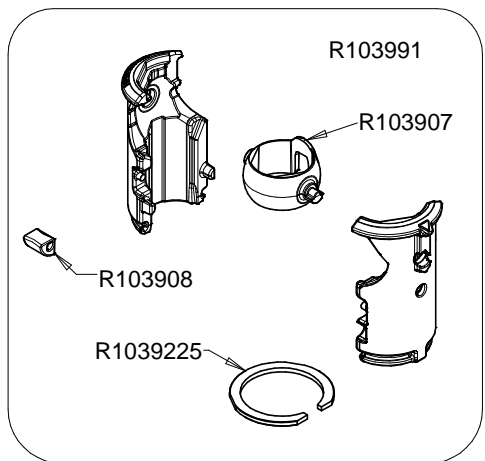

**Manfrotto**  
**Imagine More**

ART.  
MT190GOA4TB  
MT190GOA4TD

For serial number  
from A5085605

Tool (TORX T25) included in :

- Spare part R103901
- Spare part R103902

R103904C197 (GREY)  
R103904C01 (BLACK)

R1039438C201 (GREY) R1039430 for MT190GOA4TB  
R1039438 (BLACK) (TUBE WITH ENDGRAVINGS)

**BOX**  
R11039312 set of 6 for MT190GOA4TB  
R11039307 set of 6 for MT190GOA4TD