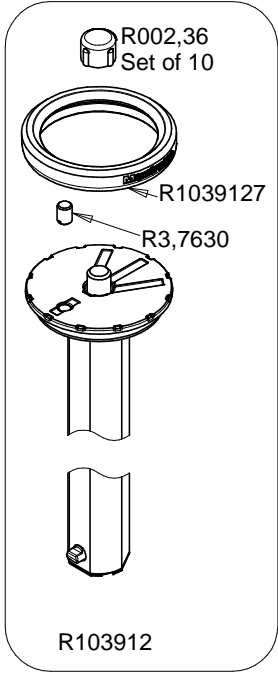

**Manfrotto**  
**Imagine More**

ART.  
MT190GOA4TB  
MT190GOA4TD

For serial number  
from A5085605

Tool (TORX T25) included in :

- Spare part R103901
- Spare part R103902

R103904C197 (GREY)  
R103904C01 (BLACK)

R1039438C201 (GREY) R1039430 for MT190GOA4TB  
R1039438 (BLACK) (TUBE WITH ENDGRAVINGS)

**BOX**  
R11039312 set of 6 for MT190GOA4TB  
R11039307 set of 6 for MT190GOA4TD