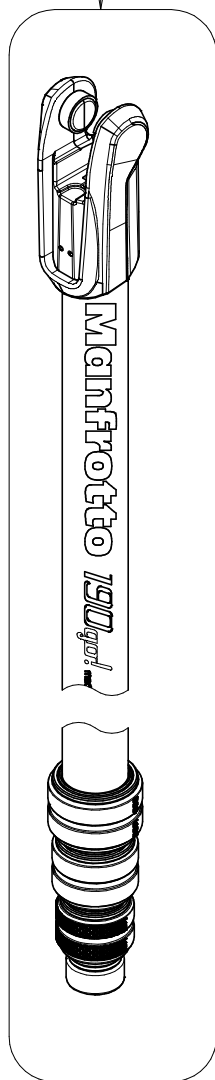

**Manfrotto**  
**Imagine More**

ART.  
MT190GOA4TB  
MT190GOA4TD

For serial number  
from A5085605

Tool (TORX T25) included in :

- Spare part R103901
- Spare part R103902

R103904C197 (GREY)  
R103904C01 (BLACK)

R1039438C201 (GREY) R1039430 for MT190GOA4TB  
R1039438 (BLACK) (TUBE WITH ENDGRAVINGS)

**BOX**  
R11039312 set of 6 for MT190GOA4TB  
R11039307 set of 6 for MT190GOA4TD