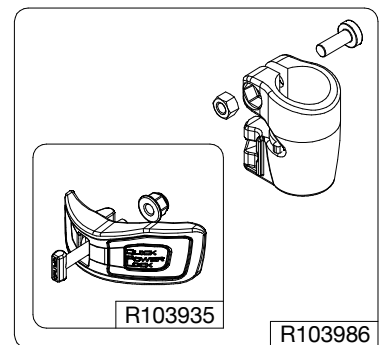

Manfrotto
Imagine More

ART. MT190CXPRO4

Tool (TORX T25) included in :

- Spare part R103901
- Spare part R103902
- Spare part R1039M85
- Spare part R1039M86
- Spare part R1039M87

R1034,314
(TUBE WITHOUT LABELS)
R1034,314L
(TUBE WITH LABELS)

R1034,208

R1034,107

R1034,001

R103945

R190,611
set of n°3 pcs