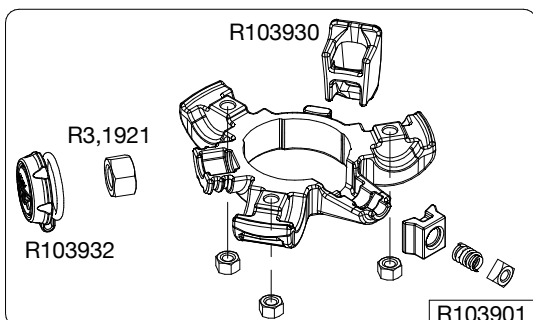

Manfrotto
Imagine More

ART. MT190CXPRO4

Tool (TORX T25) included in :

- Spare part R103901
- Spare part R103902
- Spare part R1039M85
- Spare part R1039M86
- Spare part R1039M87

R1034,314
(TUBE WITHOUT LABELS)
R1034,314L
(TUBE WITH LABELS)

R1034,208

R1034,107

R1034,001

R103945

R190,611
set of n°3 pcs