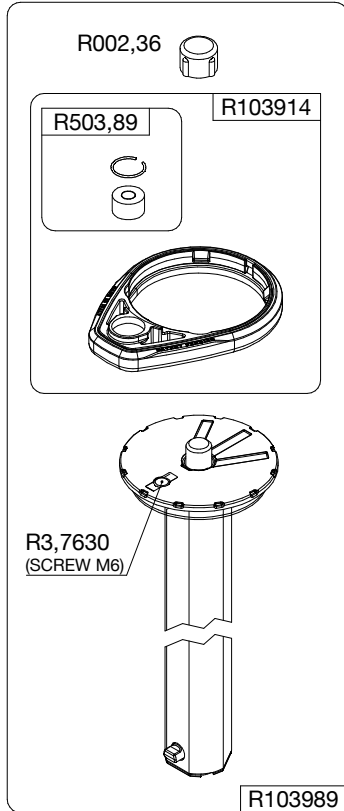

Manfrotto
Imagine More

ART. MT190CXPRO4

Tool (TORX T25) included in :

- Spare part R103901
- Spare part R103902
- Spare part R1039M85
- Spare part R1039M86
- Spare part R1039M87

R1034,314
(TUBE WITHOUT LABELS)
R1034,314L
(TUBE WITH LABELS)

R1034,208

R1034,107

R1034,001

R103945

R190,611
set of n°3 pcs