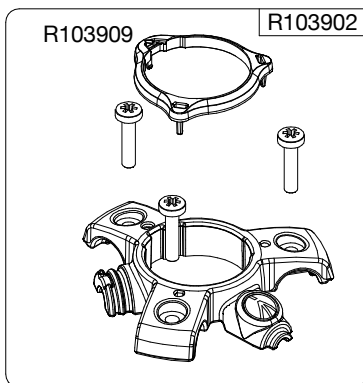

Manfrotto
Imagine More

ART. MT190CXPRO4

Tool (TORX T25) included in :

- Spare part R103901
- Spare part R103902
- Spare part R1039M85
- Spare part R1039M86
- Spare part R1039M87

R1034,314
(TUBE WITHOUT LABELS)
R1034,314L
(TUBE WITH LABELS)

R1034,208

R1034,107

R1034,001

R103945

R190,611
set of n°3 pcs