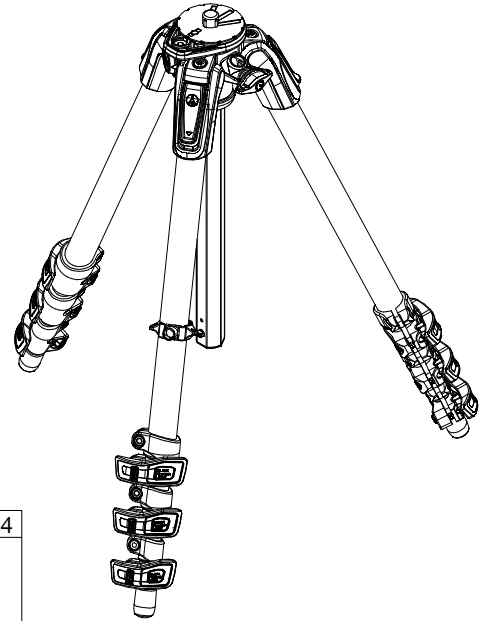

Manfrotto
Imagine More

ART. MT190CXPRO4

Tool (TORX T25) included in :

- Spare part R103901
- Spare part R103902
- Spare part R1039M85
- Spare part R1039M86
- Spare part R1039M87

R1034,314
(TUBE WITHOUT LABELS)
R1034,314L
(TUBE WITH LABELS)

R1034,208

R1034,107

R1034,001

R103945

R190,611
set of n°3 pcs