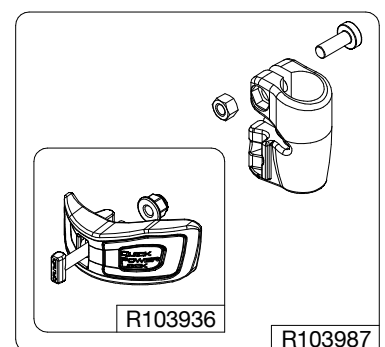

Manfrotto
Imagine More

ART. MT190CXPRO4

Tool (TORX T25) included in :

- Spare part R103901
- Spare part R103902
- Spare part R1039M85
- Spare part R1039M86
- Spare part R1039M87

R1034,314
(TUBE WITHOUT LABELS)
R1034,314L
(TUBE WITH LABELS)

R1034,208

R1034,107

R1034,001

R103945

R190,611
set of n°3 pcs