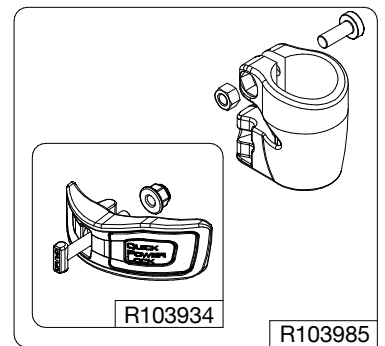

Manfrotto
Imagine More

ART. MT190CXPRO4

Tool (TORX T25) included in :

- Spare part R103901
- Spare part R103902
- Spare part R1039M85
- Spare part R1039M86
- Spare part R1039M87

R1034,314
(TUBE WITHOUT LABELS)
R1034,314L
(TUBE WITH LABELS)

R1034,208

R1034,107

R1034,001

R103945

R190,611
set of n°3 pcs