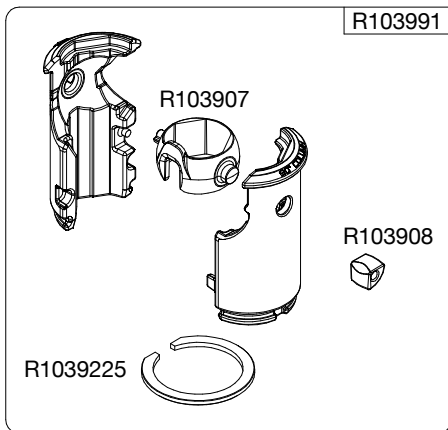

Manfrotto
Imagine More

ART. MT190CXPRO4

Tool (TORX T25) included in :

- Spare part R103901
- Spare part R103902
- Spare part R1039M85
- Spare part R1039M86
- Spare part R1039M87

R1034,314
(TUBE WITHOUT LABELS)
R1034,314L
(TUBE WITH LABELS)

R1034,208

R1034,107

R1034,001

R103945

R190,611
set of n°3 pcs