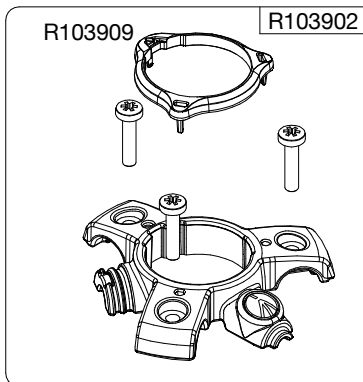

**Manfrotto**  
**Imagine More**

ART. MT190CXPRO3CN

Tool (TORX T25) included in :

- Spare part R103901
- Spare part R103902
- Spare part R1039M85
- Spare part R1039M86

R1034,313 (TUBE WITHOUT LABELS)  
R1034,313LCN (TUBE WITH LABELS)

R1034,207

R1034,106

R190,427

R103945

R190,526 set of n°3 pcs