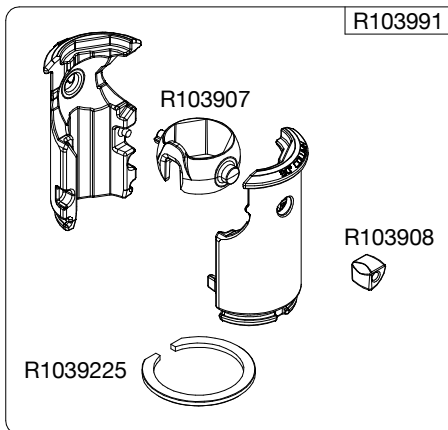

**Manfrotto**  
**Imagine More**

ART. MT190CXPRO3CN

Tool (TORX T25) included in :

- Spare part R103901
- Spare part R103902
- Spare part R1039M85
- Spare part R1039M86

R1034,313 (TUBE WITHOUT LABELS)  
R1034,313LCN (TUBE WITH LABELS)

R1034,207

R1034,106

R190,427

R103945

R190,526 set of n°3 pcs