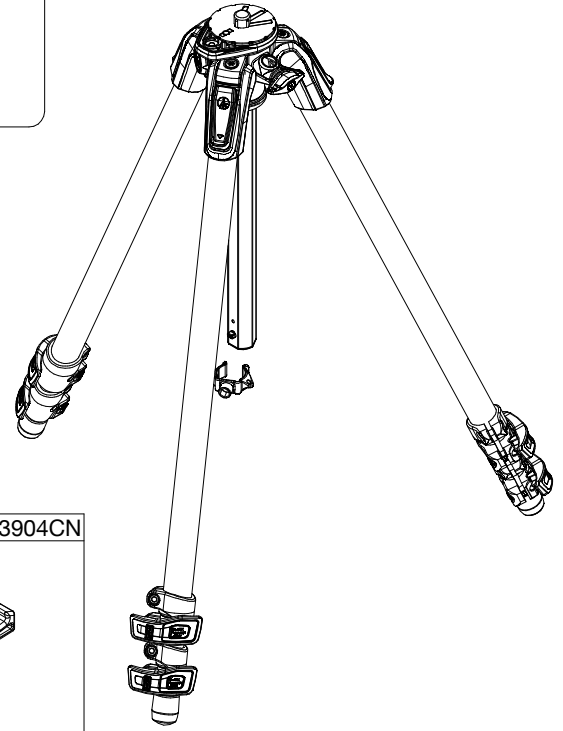

**Manfrotto**  
**Imagine More**

ART. MT190CXPRO3CN

Tool (TORX T25) included in :

- Spare part R103901
- Spare part R103902
- Spare part R1039M85
- Spare part R1039M86

R1034,313 (TUBE WITHOUT LABELS)  
R1034,313LCN (TUBE WITH LABELS)

R1034,207

R1034,106

R190,427

R103945

R190,526 set of n°3 pcs