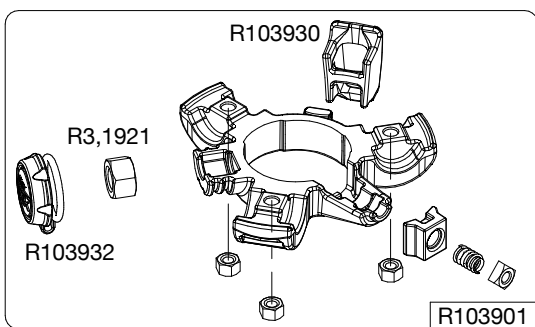

**Manfrotto**  
**Imagine More**

ART. MT190CXPRO3CN

Tool (TORX T25) included in :

- Spare part R103901
- Spare part R103902
- Spare part R1039M85
- Spare part R1039M86

R1034,313 (TUBE WITHOUT LABELS)  
R1034,313LCN (TUBE WITH LABELS)

R1034,207

R1034,106

R190,427

R103945

R190,526 set of n°3 pcs