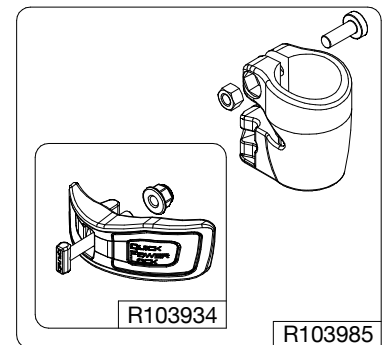

**Manfrotto**  
**Imagine More**

ART. MT190CXPRO3CN

Tool (TORX T25) included in :

- Spare part R103901
- Spare part R103902
- Spare part R1039M85
- Spare part R1039M86

R1034,313 (TUBE WITHOUT LABELS)  
R1034,313LCN (TUBE WITH LABELS)

R1034,207

R1034,106

R190,427

R103945

R190,526 set of n°3 pcs