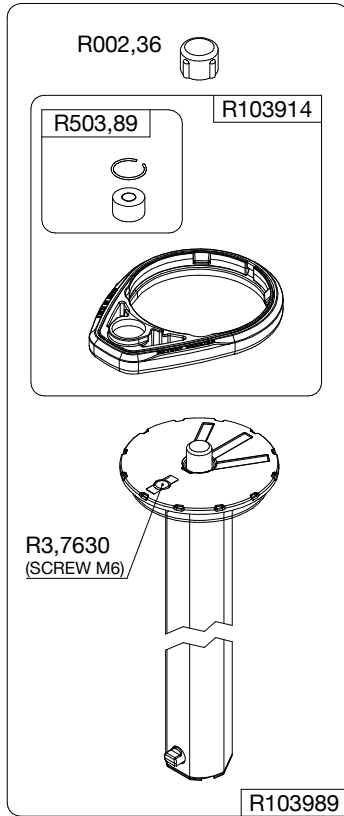

**Manfrotto**  
**Imagine More**

ART. MT190CXPRO3CN

Tool (TORX T25) included in :

- Spare part R103901
- Spare part R103902
- Spare part R1039M85
- Spare part R1039M86

R1034,313 (TUBE WITHOUT LABELS)  
R1034,313LCN (TUBE WITH LABELS)

R1034,207

R1034,106

R190,427

R103945

R190,526 set of n°3 pcs