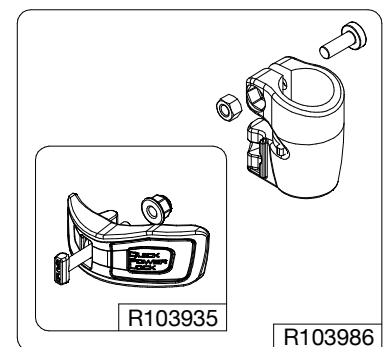

**Manfrotto**  
**Imagine More**

ART. MT190CXPRO3CN

Tool (TORX T25) included in :

- Spare part R103901
- Spare part R103902
- Spare part R1039M85
- Spare part R1039M86

R1034,313 (TUBE WITHOUT LABELS)  
R1034,313LCN (TUBE WITH LABELS)

R1034,207

R1034,106

R190,427

R103945

R190,526 set of n°3 pcs