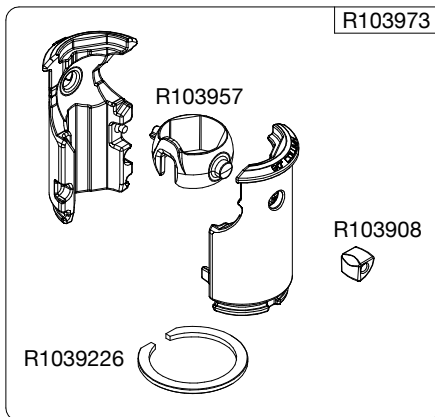

Manfrotto
Imagine More

ART. MT055CXPRO4

Tool (TORX T25) included in :

- Spare part R103951
- Spare part R103952
- Spare part R103984
- Spare part R103985
- Spare part R103986

BOX
R11039181 box for MT055CXPRO4

R1034,411 (TUBE WITHOUT ENDGRAVINGS)
R1034,411L (TUBE WITH ENDGRAVINGS)

R1034,315

R1034,209

R1034,108

R103945

R190,526
Set of n°3 pcs