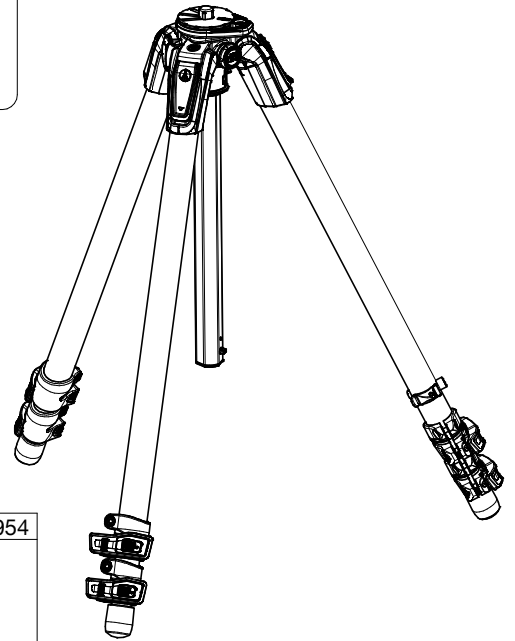

Manfrotto
Imagine More

ART. MT055CXPRO4

Tool (TORX T25) included in :

- Spare part R103951
- Spare part R103952
- Spare part R103984
- Spare part R103985
- Spare part R103986

BOX
R11039181 box for MT055CXPRO4

R1034,411 (TUBE WITHOUT ENDGRAVINGS)
R1034,411L (TUBE WITH ENDGRAVINGS)

R1034,315

R1034,209

R1034,108

R103945

R190,526
Set of n°3 pcs