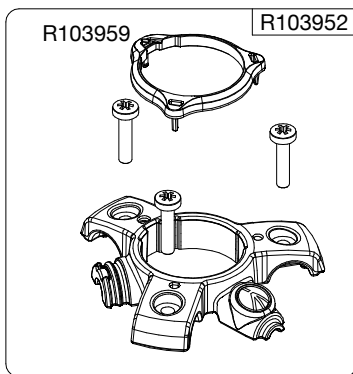

Manfrotto
Imagine More

ART. MT055CXPRO4

Tool (TORX T25) included in :

- Spare part R103951
- Spare part R103952
- Spare part R103984
- Spare part R103985
- Spare part R103986

BOX
R11039181 box for MT055CXPRO4

R1034,411 (TUBE WITHOUT ENDGRAVINGS)
R1034,411L (TUBE WITH ENDGRAVINGS)

R1034,315

R1034,209

R1034,108

R103945

R190,526
Set of n°3 pcs