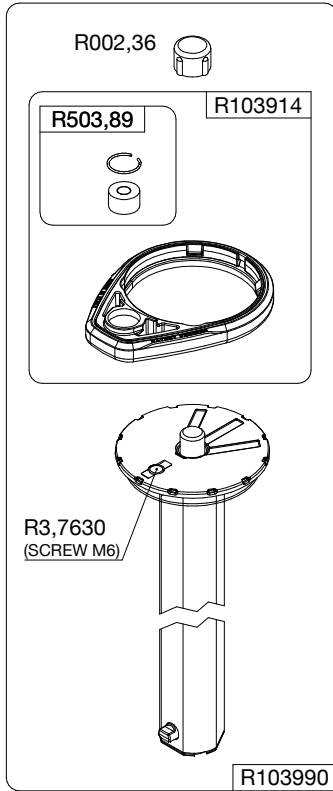

Manfrotto
Imagine More

ART. MT055CXPRO4

Tool (TORX T25) included in :

- Spare part R103951
- Spare part R103952
- Spare part R103984
- Spare part R103985
- Spare part R103986

BOX
R11039181 box for MT055CXPRO4

R1034,411 (TUBE WITHOUT ENDGRAVINGS)
R1034,411L (TUBE WITH ENDGRAVINGS)

R1034,315

R1034,209

R1034,108

R103945

R190,526
Set of n°3 pcs