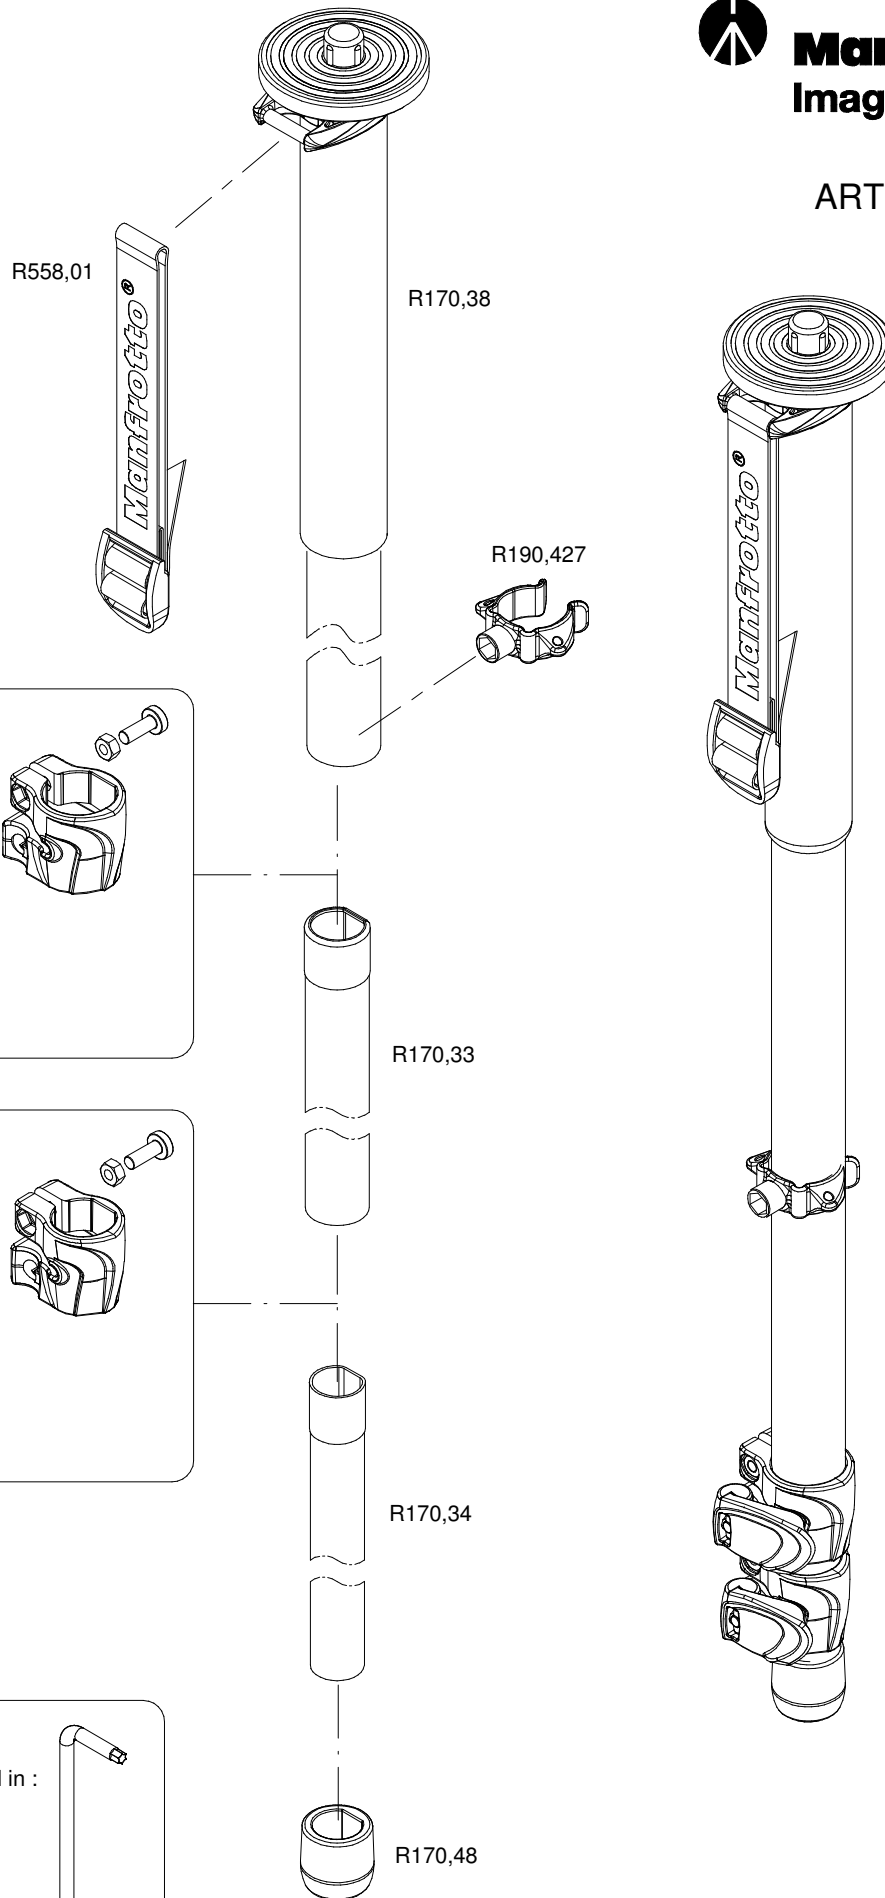

ART. MM294A3

For serial number
from A2620411

Tool (TORX T25) included in :

- Spare part R170,21
- Spare part R150,12