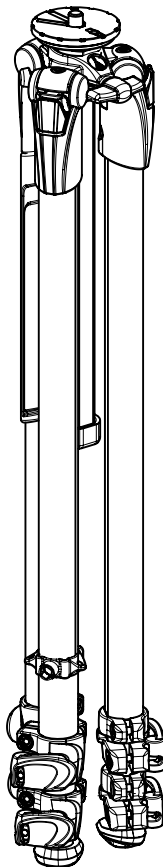

ART. MK290XTA3-2W
ART. MK290XTA3-2WUS

For head spare list see drawing:
- art. 128RC

For tripod spare list see drawing:
- art. MT290XTA3
- art. MT290XTA3US

BOX

R1109722,01 box for MK290XTA3-2W
R1109722,02 box for MK290XTA3-2WUS