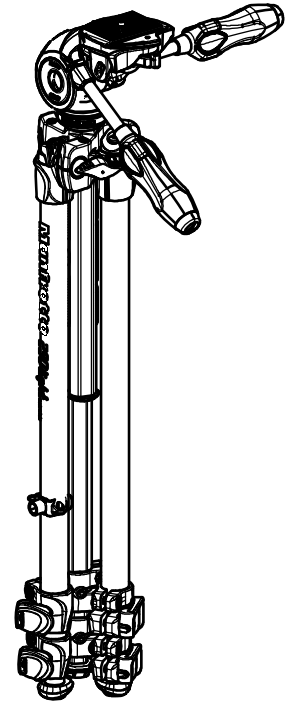

**Manfrotto**  
**Imagine More**

**MK290LTA3-3W**  
**MK290LTA3-3WUS**

For serial number  
from A4776720

R1033,03

art. 200LT-PL

R1033,08

R1033,23  
set of 5

R1033,09  
set of 5

R1033,04

R1033,22

R3,4941K  
set of 10

R1033,07

R106677C01

R150,22

R109703  
(TUBE WITHOUT ENGRAVINGS)

R109703L1 for MK290LTA3  
R109703L2 for MT290LTA3US  
(TUBE WITHOUT ENGRAVINGS)

R150,10

R150,37

R109704

R150,12C01

R150,15C01

R150,13C01

R150,16C01

R109705

R1039231  
set of 3

R1035,21

R150,20

R150,19

R1035,43

Tool (TORX T25) included in:

- Spare part R150,12C01
- Spare part R150,13C01

PACK  
set of 6