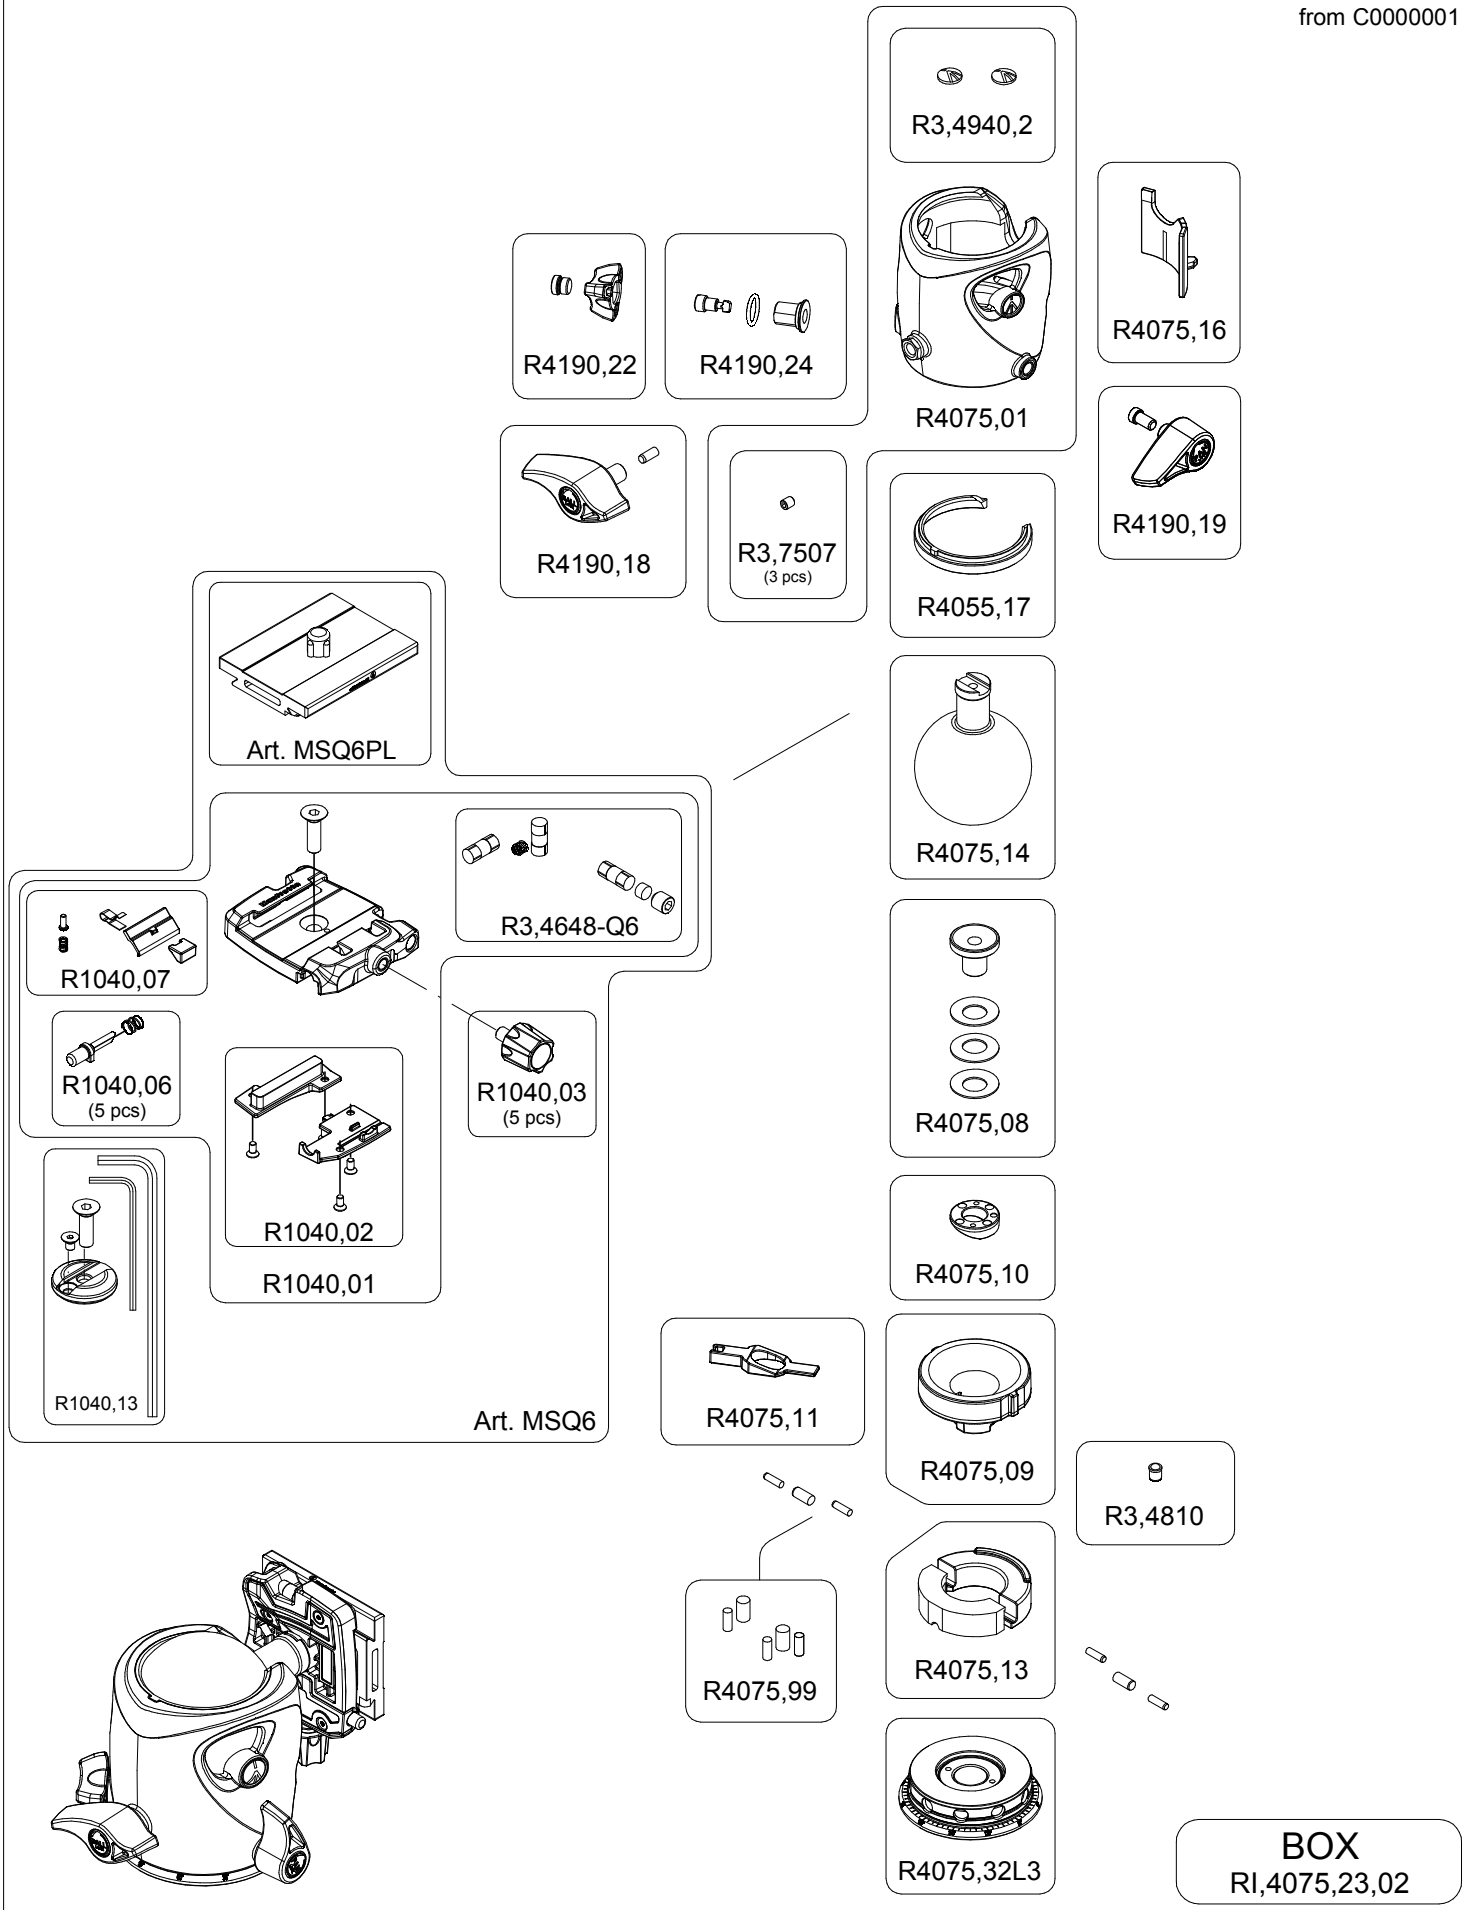

Manfrotto

PROFESSIONAL CAMERA SUPPORTS

ART. MH057M0-Q6

for serial number
from C0000001

R3,4940,2

R4190,22

R4190,24

R4075,01

R4075,16

R4190,18

R3,7507
(3 pcs)

R4055,17

R4190,19

Art. MSQ6PL

R4075,14

R1040,07

Art. MSQ6

R3,4648-Q6

R4075,08

R1040,06
(5 pcs)

R1040,03
(5 pcs)

R1040,02

R4075,10

R1040,13

R4075,11

R4075,09

R3,4810

R4075,99

R4075,13

R4075,32L3

BOX
RI,4075,23,02