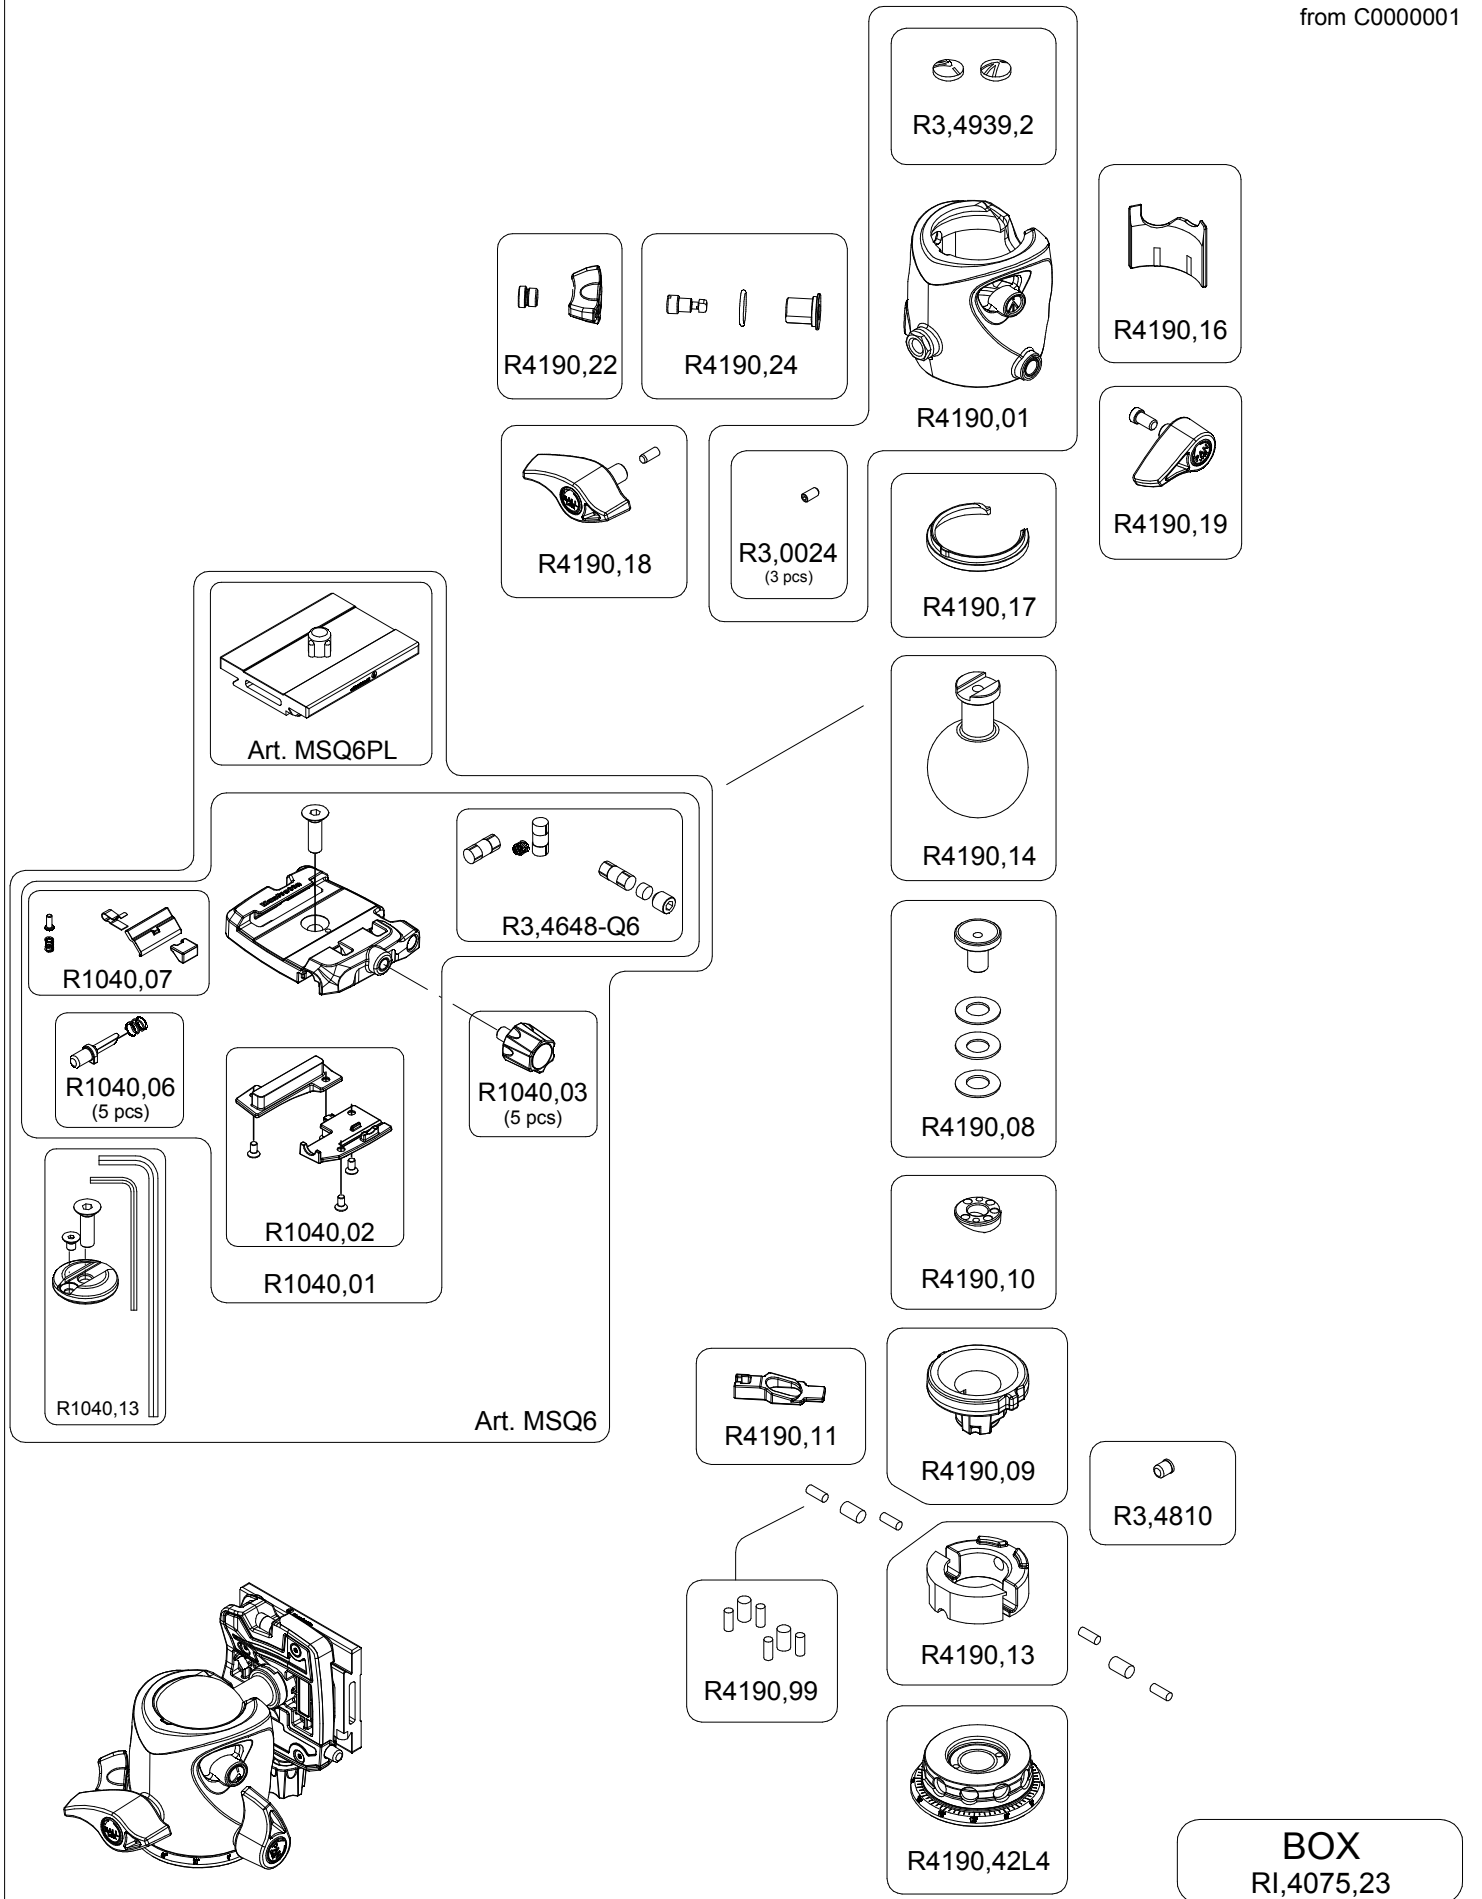

**Manfrotto**

PROFESSIONAL CAMERA SUPPORTS

**ART. MH054M0-Q6**

for serial number  
from C0000001

**BOX**  
RI,4075,23