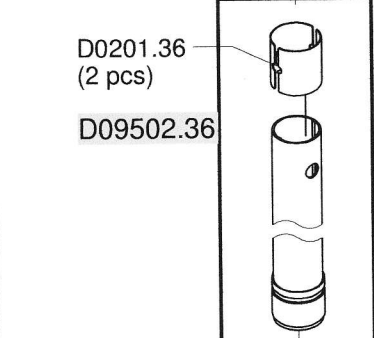

GT5560SGT_20060912

D0801.102
G449
D0801.02
D411.FS

D500.140
D0201.32 (2 pcs)

D09502.41

D09505.32

D0401.41
D0402.41
D0301.36

D0401.32
D0402.32
D0301.28

D0201.36 (2 pcs)
D09502.36

D0201.28 (2 pcs)
D09505.28

D0401.36
D0402.36
D0301.32

D0401.28
D0402.28
D0301.24

D0201.24 (2 pcs)

D09508.24

D0401.24
D0402.24
D0301.20

D0201.20 (2 pcs)

D09509.20

D06.12 quantity 2

D5530.FJ one leg

D1220.25JP complete tripod

D340.52

GT5560SGT

For serial numbers from G0110151