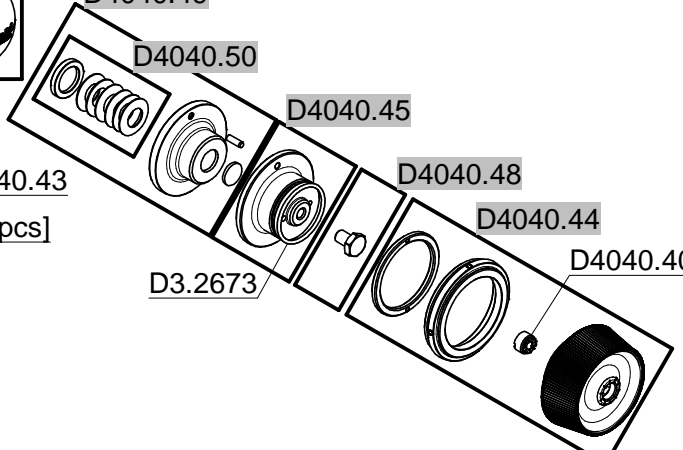

D3.0992 [2 pcs]

D4040.42L4

D148.05

D3.2673

D4040.44

D4040.40

GH2780QD

For serial numbers from GZ0267712