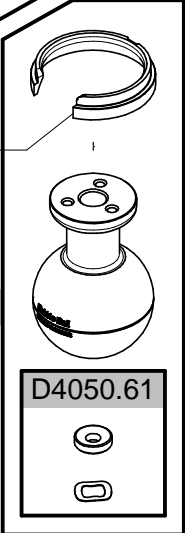

D1177.151

D4050.60

D4030.20

D4050.61

View spare part n° GS3760D

D4050.62

D3.7316 (3 pcs)

D4040.214

D3.1252 (3 pcs)

D4040.47T

D3.7426 (3 pcs)

D1177.06

GH1780TQD

D3.2335 (2 mm hexagonal key)

D3.2336 (2,5 mm hexagonal key)