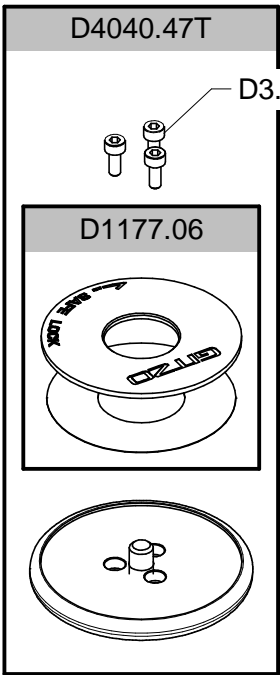

D1177.151

D4050.60

D4030.20

D4050.61

View spare part n° GS3760D

D4050.62

D3.7316 (3 pcs)

D4040.214

D3.1252 (3 pcs)

D4040.47T

D3.7426 (3 pcs)

D1177.06

GH1780TQD

D3.2335 (2 mm hexagonal key)

D3.2336 (2,5 mm hexagonal key)