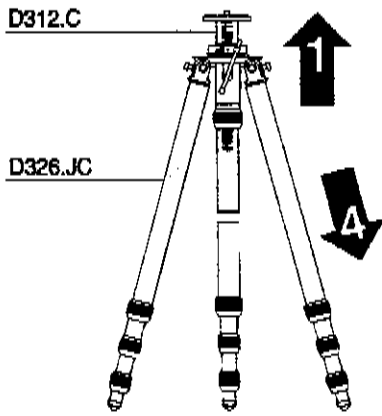

STUDEX

G 328

KITS

- (A) D328.JB (complete tripod)
- (B) D328.JS (complete tripod)
- (C) D201.JP (3 pcs)
- (D) D320.FJ (one leg)
- (E) D328.JG (complete tripod)

- (B)
- (A)
- (E)

- (B)
- (A)