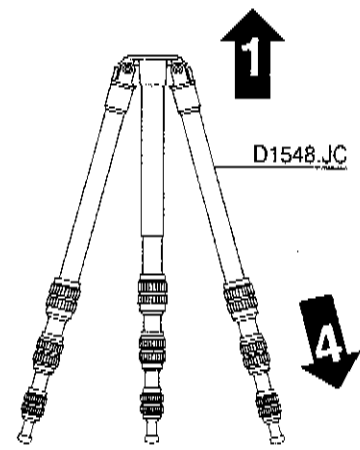

KITS

- A**  D1548.JB (complete tripod)
- B**  D1548.JS (complete tripod)
- D**  D1548.FJ (one leg)
- E**  D1548.JG (complete tripod)

MOUNTAINEER

G1548