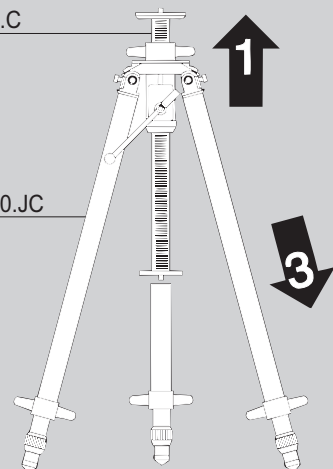

INTERPRO STUDEX

D336.C

D1340.JC