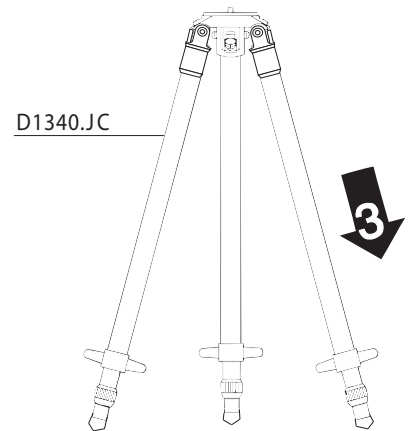

INTERPRO STUDEX

KITS

- (A)** D340.JB (complete tripod)
- (B)** D312.JS (complete tripod)
- (C)** D1220.JP (3 pcs)
- (D)** D1320.FJ (one leg)
- (E)** D312.JG (complete tripod)