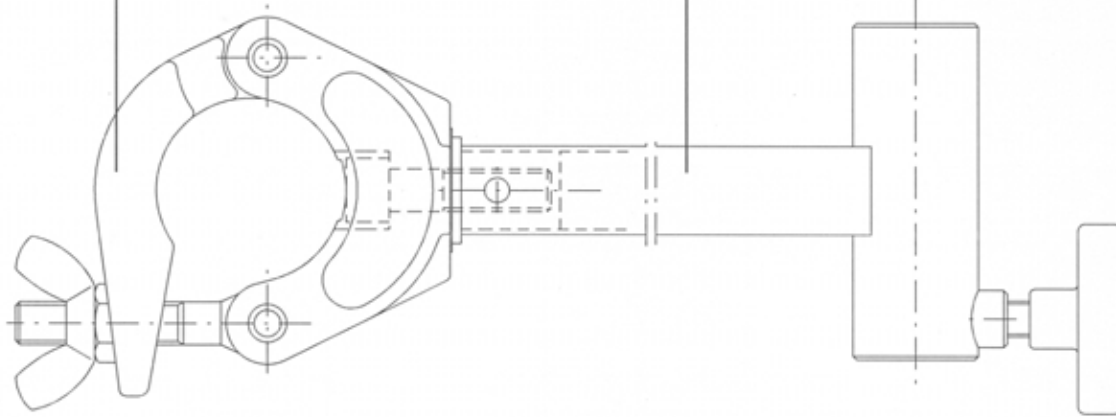

Avenger

Studio Equipment - srl
Spare Parts List
Lista Ricambi

FOR TRUSS CLAMP
SPARE LIST
SEE DRAWING
ART. C310

C335

VERSION: 001
1998-06-01