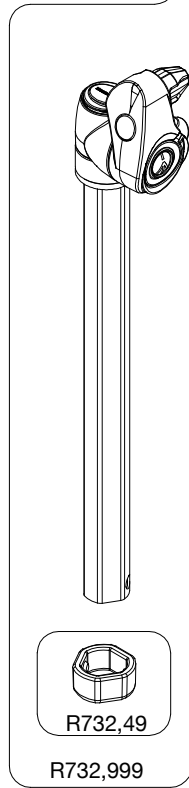

Manfrotto

PROFESSIONAL CAMERA SUPPORTS

ART. 7321YB

For serial number
from T0315509

R732,39B

R732,01

R732,38

BOX
Rl,7321Y,01 set of 6

R730,29

TO BE MOUNTED
ON TUBES

R730,17

TO BE MOUNTED
ON TUBES

R732,18

R732,40B

R732,19

R732,41B

R732,20

R732,42B

R732,17
Set of 3

Art. 785PL

R732,26

R732,31

R732,33

R732,49