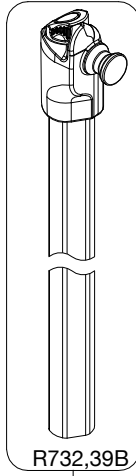

Manfrotto

PROFESSIONAL CAMERA SUPPORTS

ART. 7321YB

For serial number
from T0315509

R732,39B

R732,01

R732,38

BOX
Rl,7321Y,01 set of 6

R730,29

TO BE MOUNTED
ON TUBES

R730,17

TO BE MOUNTED
ON TUBES

R732,18

R732,40B

R732,19

R732,41B

R732,20

R732,42B

R732,17
Set of 3

Art. 785PL

R732,26

R732,31

R732,33

R732,49