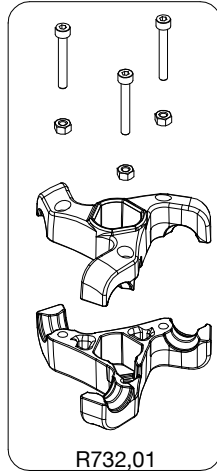

Manfrotto

PROFESSIONAL CAMERA SUPPORTS

ART. 7321YB

For serial number
from T0315509

R732,39B

R732,01

R732,38

BOX
Rl,7321Y,01 set of 6

R730,29

TO BE MOUNTED
ON TUBES

R730,17

TO BE MOUNTED
ON TUBES

R732,18

R732,40B

R732,19

R732,41B

R732,20

R732,42B

R732,17
Set of 3

Art. 785PL

R732,26

R732,31

R732,33

R732,49