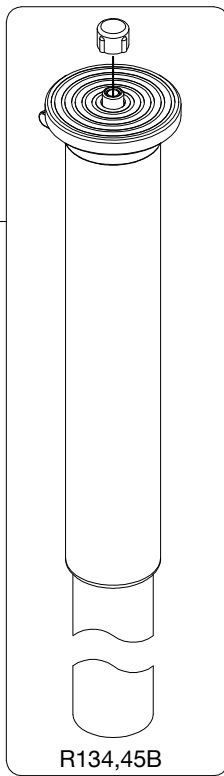

ART. 682B

For serial number
from A1049898

R558,01

R134,45B

R475,26
set of 5

Tool (TORX T25) included in :
- Spare part R680,07
- Spare part R055,395

R680,07

R055,534

R134,46B

R678,03

R3,3298

R134,47B

R678,02

R3,2653
Set of 10 pcs.

R134,36

R043,07AV
Set of 10 pcs.