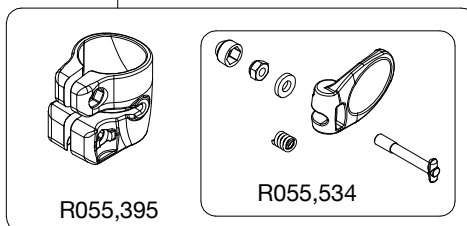

R134,46B

R3,3298

R055,395

R055,534