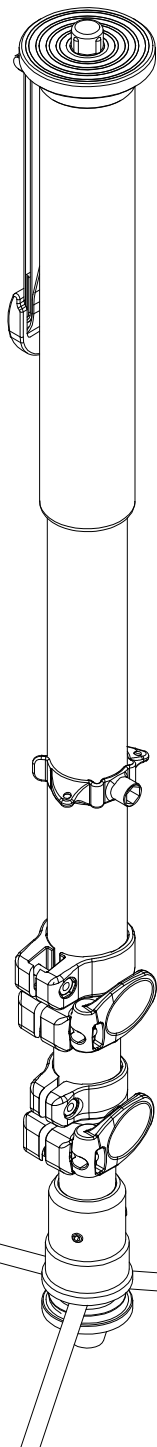

ART. 682B

For serial number
from A1049898

R558,01

R134,45B

R475,26
set of 5

Tool (TORX T25) included in :
- Spare part R680,07
- Spare part R055,395

R680,07

R055,534

R134,46B

R678,03

R3,3298

R134,47B

R678,02

R3,2653
Set of 10 pcs.

R134,36

R043,07AV
Set of 10 pcs.