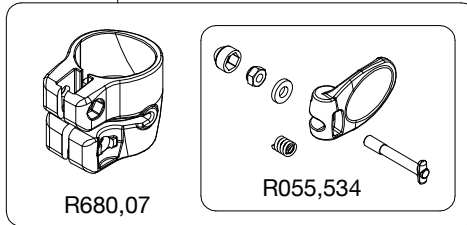

ART. 682B

For serial number
from A1049898

R558,01

R134,45B

R475,26
set of 5

Tool (TORX T25) included in :
- Spare part R680,07
- Spare part R055,395

R680,07

R055,534

R134,46B

R678,03

R3,3298

R134,47B

R678,02

R3,2653
Set of 10 pcs.

R134,36

R043,07AV
Set of 10 pcs.