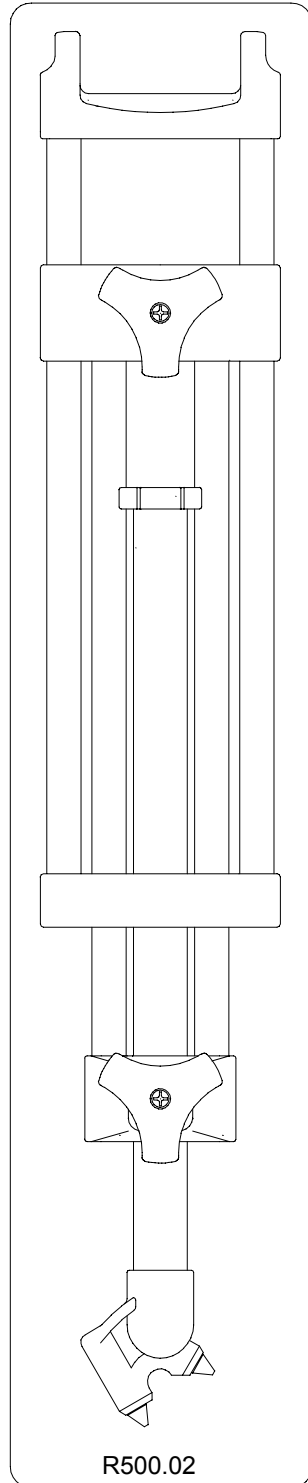

Manfrotto nord

ART.
520MV

VERSIONE: 005
DEL: 2000-07-26

FOR SPREADER SPARE LIST SEE DRAWING : ART.165MV