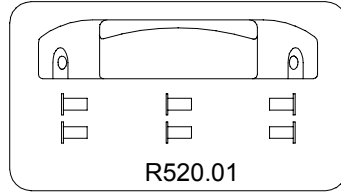

Manfrotto nord

ART.
520MV

VERSIONE: 005
DEL: 2000-07-26

FOR SPREADER SPARE LIST SEE DRAWING : ART.165MV