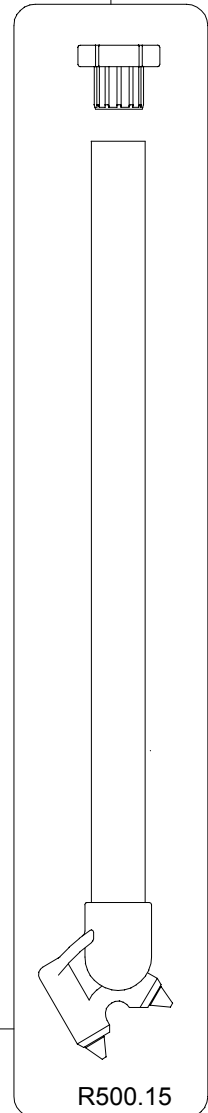

Manfrotto nord

ART.
520MV

VERSIONE: 005
DEL: 2000-07-26

FOR SPREADER SPARE LIST SEE DRAWING : ART.165MV