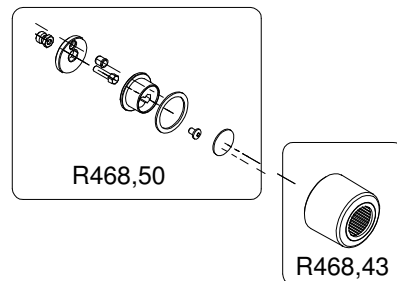

Manfrotto nord

ART.
468MGRC2

For serial number
from C0070661

2005-06-16

IMPORTANT
For the order, please specify
the serial number of the head