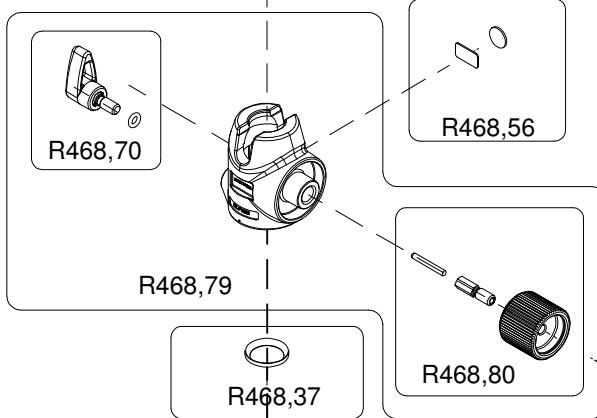

Manfrotto nord

ART.
468MGRC2

For serial number
from C0070661

2005-06-16

IMPORTANT
For the order, please specify
the serial number of the head