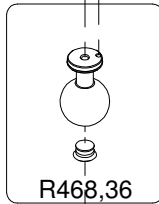

Manfrotto nord

ART.
468MGRC2

For serial number
from C0070661

2005-06-16

IMPORTANT
For the order, please specify
the serial number of the head