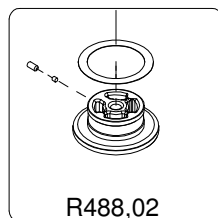

Manfrotto nord

ART.
468MGRC2

For serial number
from C0070661

2005-06-16

IMPORTANT
For the order, please specify
the serial number of the head