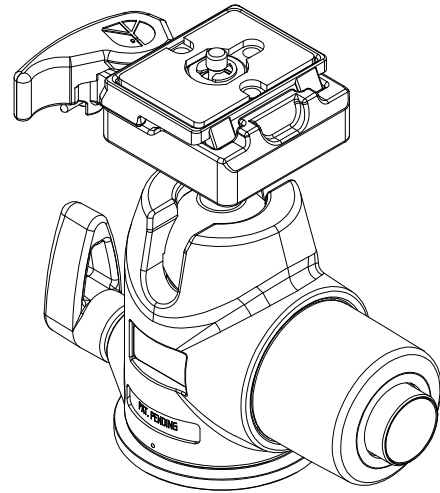

Manfrotto nord

ART.
468MGRC2

For serial number
from C0070661

2005-06-16

IMPORTANT
For the order, please specify
the serial number of the head