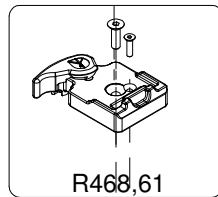

Manfrotto nord

ART.
468MGRC2

For serial number
from C0070661

2005-06-16

IMPORTANT
For the order, please specify
the serial number of the head