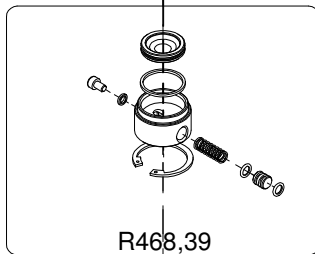

Manfrotto nord

ART.
468MGRC2

For serial number
from C0070661

2005-06-16

IMPORTANT
For the order, please specify
the serial number of the head