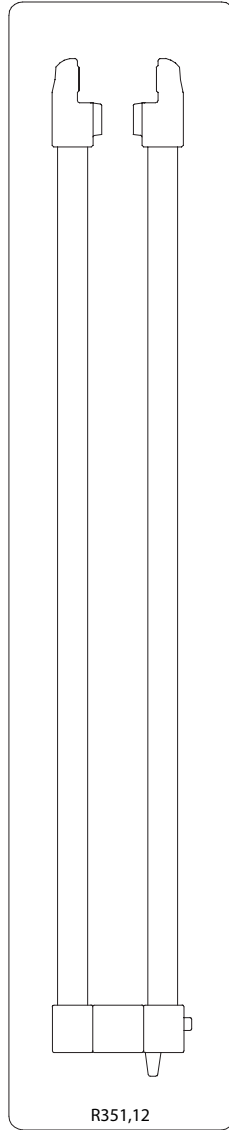

Manfrotto nord

ART.
351MV

For serial number
from A0133651

2005-05-10

R351,12

R351,11