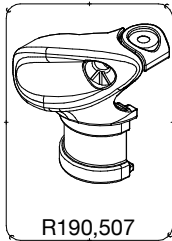

Manfrotto

PROFESSIONAL CAMERA SUPPORTS

ART. 190XPROB

For serial number
from A1588573

R190,508

R190,525

R410,27

R190,507