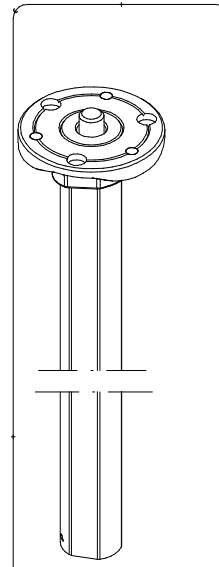

Manfrotto

PROFESSIONAL CAMERA SUPPORTS

ART. 190XPROB

For serial number
from A1588573

R190,508

R190,525

R410,27

R190,507

R190,502

R190,534

R190,528

R190,511B

R190,518

R190,506

R190,501

R190,531B