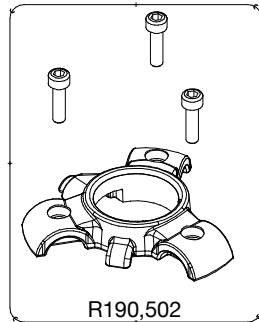

Manfrotto

PROFESSIONAL CAMERA SUPPORTS

ART. 190XPROB

For serial number
from A1588573

R190,508

R190,525

R410,27

R190,507