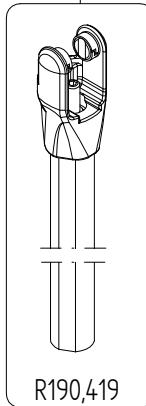

# Manfrotto nord

ART.  
190MF4

For serial number  
from A0010393

2004-11-29

TO BE MOUNTED  
ON TUBES

TO BE MOUNTED  
ON CLAMPING-COLLARS

R556,01B