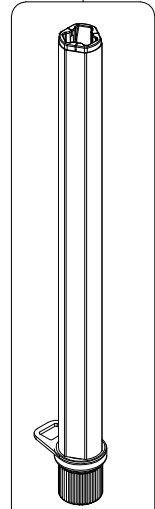

# Manfrotto nord

ART.  
190MF4

For serial number  
from A0010393

2004-11-29

TO BE MOUNTED  
ON TUBES

TO BE MOUNTED  
ON CLAMPING-COLLARS

R556,01B