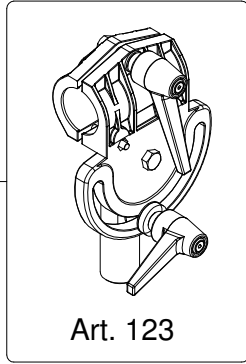

**Manfrotto**  
PROFESSIONAL LIGHTING SUPPORTS

**ART. 085BSLPOLE**

For serial number  
from 000000

R085,01B