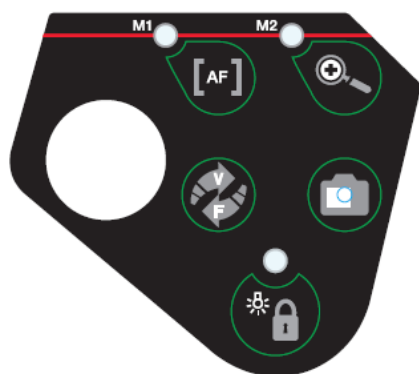

Manfrotto
Imagine More

ART. MVR911EJCN

For serial number
from 00000001

R1010,248

R1010,247
Set of 5

R1010,45

R3,2570
Set of 5

R1010,226
CANON

R1010,227

R1010,314

BOX
RI,1008,189
Set of 6