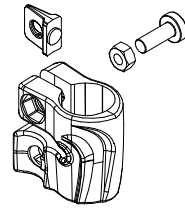

R150,16

R1009,06