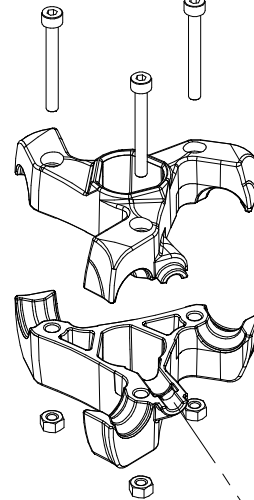

Manfrotto
Imagine More

ART. MT293C4

For serial number
from E0043215

Tool (TORX T25) included in :

- Spare part R1009,04
- Spare part R1009,05
- Spare part R1009,06

R1009,64BR

R1009,81

R150,37

R1009,04

R150,15

R1009,05

R150,16

R1009,06

R150,17

R1009,74

R1009,70

R1009,68

R1009,32
set of n°3 pcs

R150,51

R002,36

R150,23BR

R150,20

R150,19

R1009,08

TO BE MOUNTED ON
CLAMPING-COLLARS

R1009,12

TO BE MOUNTED ON TUBES

R732,49