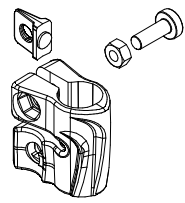

Manfrotto
Imagine More

ART. MT293C4

For serial number
from E0043215

Tool (TORX T25) included in :

- Spare part R1009,04
- Spare part R1009,05
- Spare part R1009,06

R1009,64BR

R1009,81

R150,37

R1009,04

R150,15

R1009,05

R150,16

R1009,06

R150,17

R1009,74

R1009,70