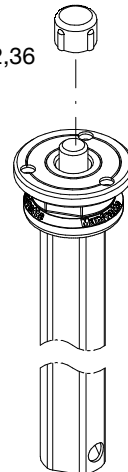

Manfrotto
Imagine More

ART. MT293C4

For serial number
from E0043215

Tool (TORX T25) included in :

- Spare part R1009,04
- Spare part R1009,05
- Spare part R1009,06

R1009,64BR

R1009,81

R150,37

R1009,04

R150,15

R1009,05

R150,16

R1009,06

R150,17

R1009,74

R1009,70

R1009,68

R1009,32
set of n°3 pcs

R150,51

R002,36

R150,23BR

R150,20

R150,19

R1009,08

TO BE MOUNTED ON
CLAMPING-COLLARS

R1009,12

TO BE MOUNTED ON TUBES

R732,49