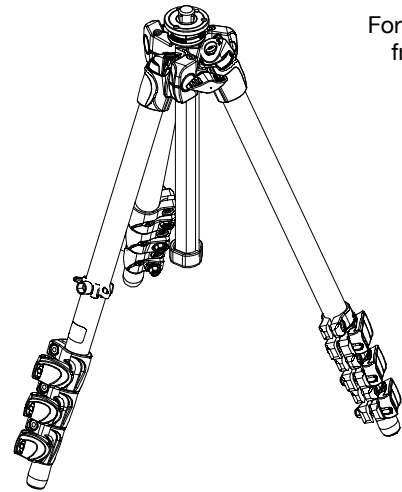

Manfrotto
Imagine More

ART. MT293C4

For serial number
from E0043215

Tool (TORX T25) included in :

- Spare part R1009,04
- Spare part R1009,05
- Spare part R1009,06

R1009,64BR

R1009,81

R150,37

R1009,04

R150,15

R1009,05

R150,16

R1009,06

R150,17

R1009,74

R1009,70

TO BE MOUNTED ON
CLAMPING-COLLARS

R1009,12

TO BE MOUNTED ON TUBES

R732,49