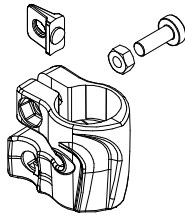

R1009,04

R150,15

R1009,05