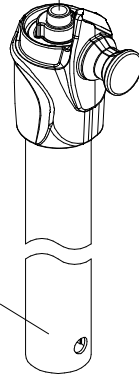

Manfrotto
Imagine More

ART. MT293C4

For serial number
from E0043215

Tool (TORX T25) included in :

- Spare part R1009,04
- Spare part R1009,05
- Spare part R1009,06

R1009,64BR

R1009,81

R150,37

R1009,04

R150,15

R1009,05

R150,16

R1009,06

R150,17

R1009,74

R1009,70

R1009,68

R1009,32
set of n°3 pcs

R150,51

R002,36

R150,23BR

R150,20

R150,19

R1009,08