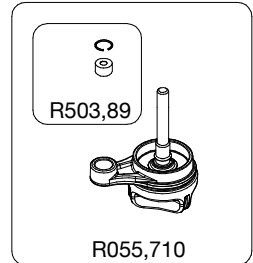

R055,705

R055,713

R055,729B

R055,744

R535,02

R055,714

R190,621

TO BE MOUNTED ON TUBES

R536,08

TO BE MOUNTED ON TUBES

R503,89

R055,710

Tool (TORX T25) included in :
- Spare part R536M,06
- Spare part R535M,24
- Spare part R055,634

R536,07

R536M,06

R536,07