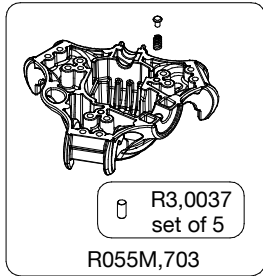

R055M,704

R055,708

R055,707

R055,730

R055,739

R3,0037 set of 5
R055M,703

R535,04

R055,718

R055,705

R055,713

R055,729B

R055,744

R535,02

R055,714

R190,621

TO BE MOUNTED ON TUBES

R536,08

TO BE MOUNTED ON TUBES

R503,89

R055,710

Tool (TORX T25) included in :
- Spare part R536M,06
- Spare part R535M,24
- Spare part R055,634

R536,07

R536M,06

R536,07