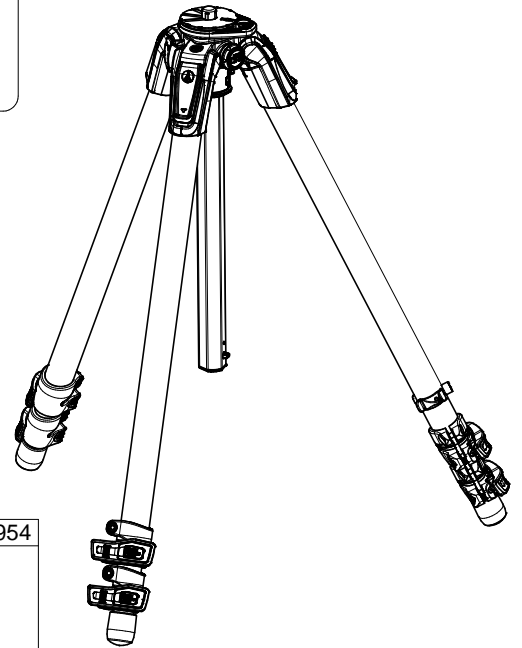

Manfrotto
Imagine More

ART. MT055CXPRO3
From A6224655

R002,36

R503,89

R103914

R3,7630 (SCREW M6)

R103990

Tool (TORX T25) included in :

- Spare part R103951
- Spare part R103952
- Spare part R103984
- Spare part R103985

TO BE MOUNTED ON TUBES

R190,619

TO BE MOUNTED ON CLAMPING-COLLARS

R440,05

R103954

set of n°3 pcs

R103973