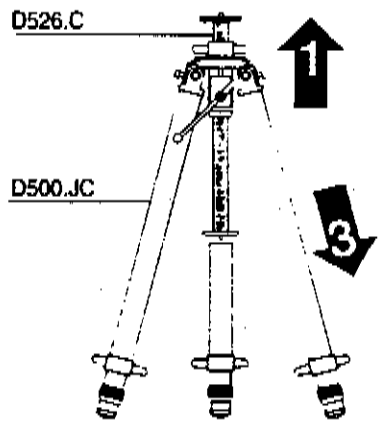

KITS

- A** D500.JB (complete tripod)
- B** D500.JS (complete tripod)
- C** D410.JP (3 pcs)
- D** D500.FJ (one leg)
- E** D500.JG (complete tripod)
- F** D526.JS (2 pcs)

TELE STUDEX

G 502