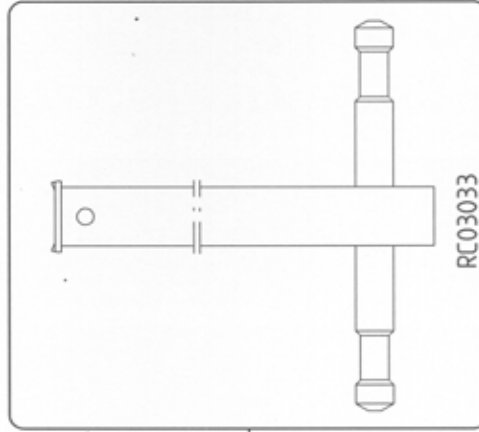

**Avenger**

Studio Equipment - srl

Spare Parts List

Lista Ricambi

FOR TRUSS CLAMP  
SPARE LIST  
SEE DRAWING  
ART. C310L

3.0843

RC03033

C330L