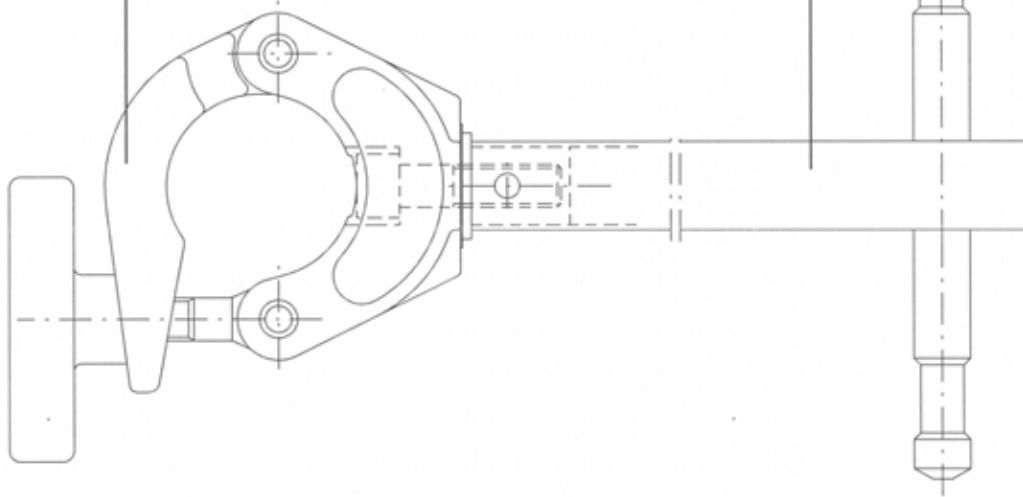

**Avenger**

Studio Equipment - srl

Spare Parts List

Lista Ricambi

FOR TRUSS CLAMP  
SPARE LIST  
SEE DRAWING  
ART. C310L

3.0843

RC03033

C330L