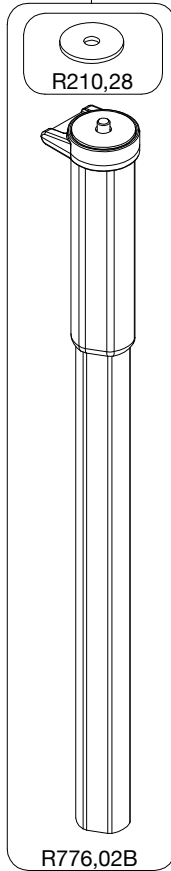

Manfrotto

PROFESSIONAL CAMERA SUPPORTS

ART. 559B-1

For serial number
from A1957027

FOR QUICK PLATE
SPARE LIST SEE
DRAWING:
ART. 323

Art. 323

R558,01

R210,28

R776,02B

R730,29

TO BE MOUNTED
ON TUBES

R730,17

TO BE MOUNTED
ON TUBES

R776,04B

R730,22

R730,14

R732,53

R732,19

R776,03B

R776,05B

R732,52

R732,18

ART. 140SC1