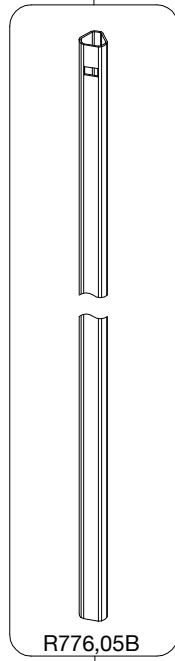

Manfrotto

PROFESSIONAL CAMERA SUPPORTS

ART. 559B-1

For serial number
from A1957027

FOR QUICK PLATE
SPARE LIST SEE
DRAWING:
ART. 323

Art. 323

R558,01

R210,28

R776,02B

R730,29

TO BE MOUNTED
ON TUBES

R730,17

TO BE MOUNTED
ON TUBES

R776,04B

R730,22

R730,14

R732,53

R732,19

R776,03B

R776,05B

R732,52

R732,18

ART. 140SC1