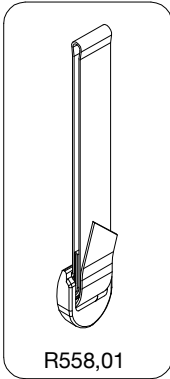

Manfrotto

PROFESSIONAL CAMERA SUPPORTS

ART. 559B-1

For serial number
from A1957027

FOR QUICK PLATE
SPARE LIST SEE
DRAWING:
ART. 323

Art. 323

R558,01

R210,28

R776,02B

R730,29

TO BE MOUNTED
ON TUBES

R730,17

TO BE MOUNTED
ON TUBES

R776,04B

R730,22

R730,14