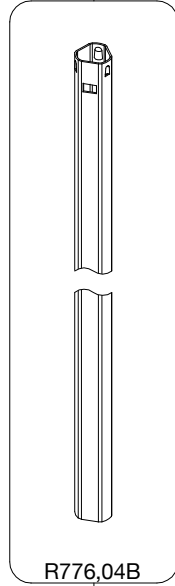

Manfrotto

PROFESSIONAL CAMERA SUPPORTS

ART. 559B-1

For serial number
from A1957027

FOR QUICK PLATE
SPARE LIST SEE
DRAWING:
ART. 323

Art. 323

R558,01

R210,28

R776,02B

R730,29

TO BE MOUNTED
ON TUBES

R730,17

TO BE MOUNTED
ON TUBES

R776,04B

R730,22

R730,14