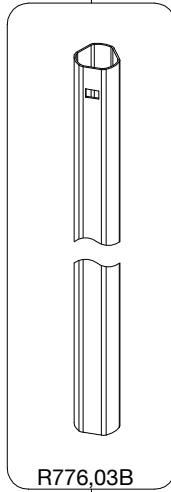

Manfrotto

PROFESSIONAL CAMERA SUPPORTS

ART. 559B-1

For serial number
from A1957027

FOR QUICK PLATE
SPARE LIST SEE
DRAWING:
ART. 323

TO BE MOUNTED
ON TUBES

TO BE MOUNTED
ON TUBES