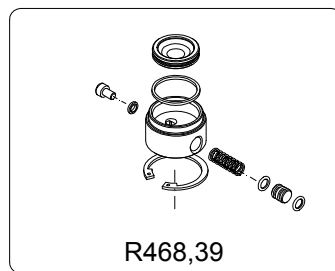

Manfrotto
Imagine More

ART. 468MGQ6

For serial number
from C0000001

BOX
RIL,141,90