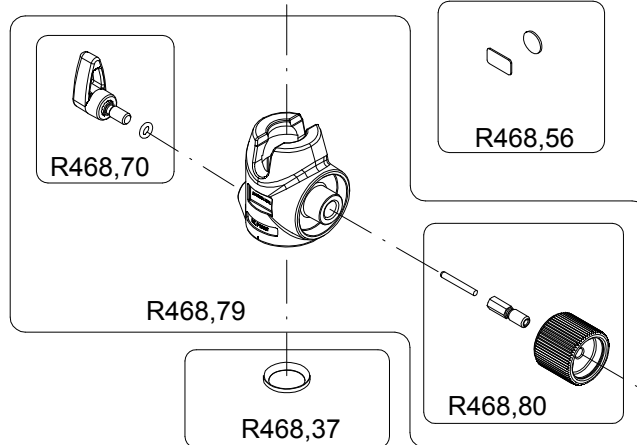

Manfrotto
Imagine More

ART. 468MGQ6

For serial number
from C0000001

BOX
RIL,141,90