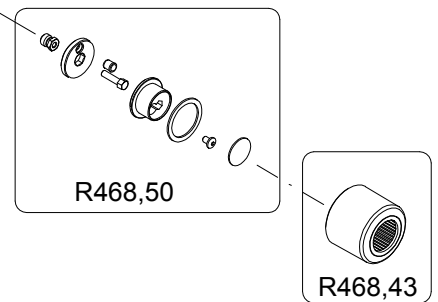

Manfrotto
Imagine More

ART. 468MGQ6

For serial number
from C0000001

BOX
RIL,141,90