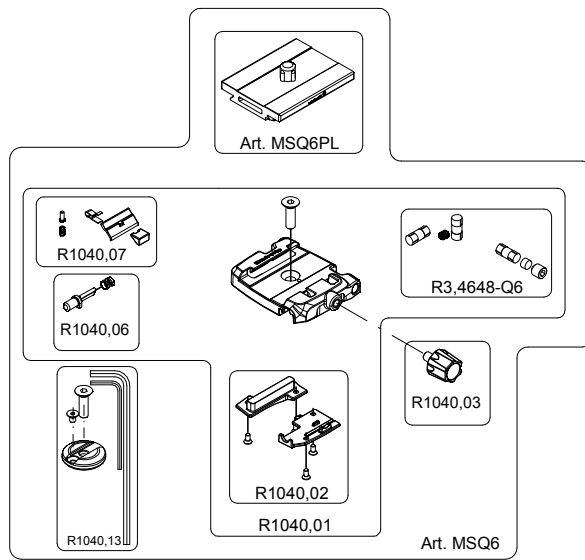

Manfrotto
Imagine More

ART. 468MGQ6

For serial number
from C0000001

BOX
RIL,141,90