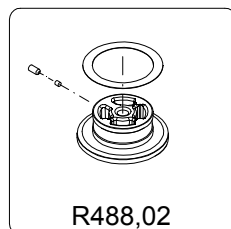

Manfrotto
Imagine More

ART. 468MGQ6

For serial number
from C0000001

BOX
RIL,141,90