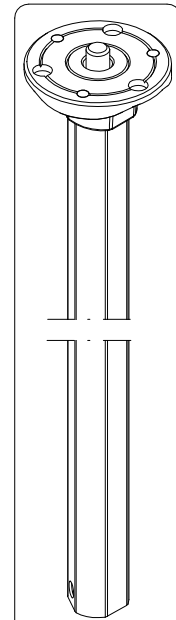

Manfrotto

PROFESSIONAL CAMERA SUPPORTS

ART. 190XDB

For serial number
from A2122146

R190,518

R190,530

R190,544

R190,543

R458,39

R190,534

R190,531B

R190,528

R190,510B

Tool (TORX T25) included in :
- Spare part R055,69
- Spare part R190,384

R055,69

R055,68

R190,320

R190,389B

R190,384

R055,68

R190,390B

R190,526 Set of 3