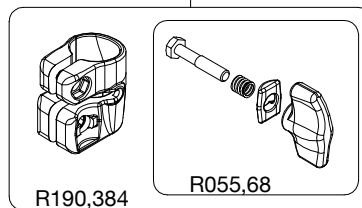

R190,389B

R190,384

R055,68