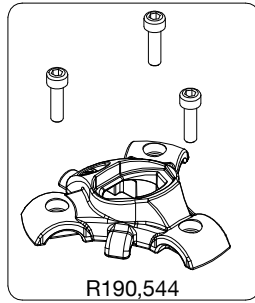

Manfrotto

PROFESSIONAL CAMERA SUPPORTS

ART. 190XDB

For serial number
from A2122146

R190,518

R190,530

R190,544

R190,543

R458,39

R190,534

R190,531B

R190,528

R190,510B

Tool (TORX T25) included in :
- Spare part R055,69
- Spare part R190,384

R055,69

R055,68

R190,320

R190,389B

R190,384

R055,68

R190,390B

R190,526 Set of 3