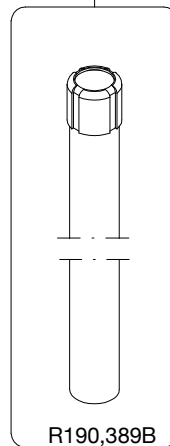

Manfrotto

PROFESSIONAL CAMERA SUPPORTS

ART. 190XDB

For serial number
from A2122146

R190,518

R190,530

R190,544

R190,543

R458,39

R190,534

R190,531B

R190,528

R190,510B

Tool (TORX T25) included in :
- Spare part R055,69
- Spare part R190,384

R055,69

R055,68

R190,320

R190,389B

R190,384

R055,68

R190,390B

R190,526 Set of 3