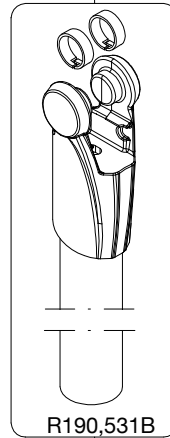

Manfrotto

PROFESSIONAL CAMERA SUPPORTS

ART. 190XDB

For serial number
from A2122146

R190,518

R190,530

R190,544

R190,543

R458,39

R190,534

R190,531B

R190,528

R190,510B

Tool (TORX T25) included in :
- Spare part R055,69
- Spare part R190,384

R055,69

R055,68

R190,320

R190,389B

R190,384

R055,68

R190,390B

R190,526 Set of 3