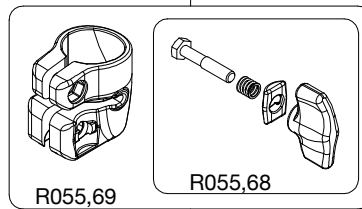

R458,39

R190,534

R190,531B

R190,528

R190,510B

Tool (TORX T25) included in :
- Spare part R055,69
- Spare part R190,384

R055,69

R055,68