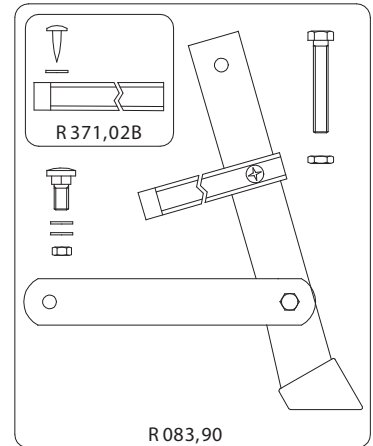

2020-01-15

R007,11
set of 5

R098,12
set of 5

R083,50

FOR 3rd SCT
SPARE LIST
SEE DRAWING:
ART.
R087,22

R083,48

FOR GEARED COLUMN
SPARE LIST
SEE DRAWING:
ART.
R087,91

FOR CRANKCASE
SPARE LIST
SEE DRAWING:
ART.
R083,72

R083,90

R069,66

R087,90

R069,96

R3 71,01B
CABLE GRIP

R069,75

R083,25

R069,31