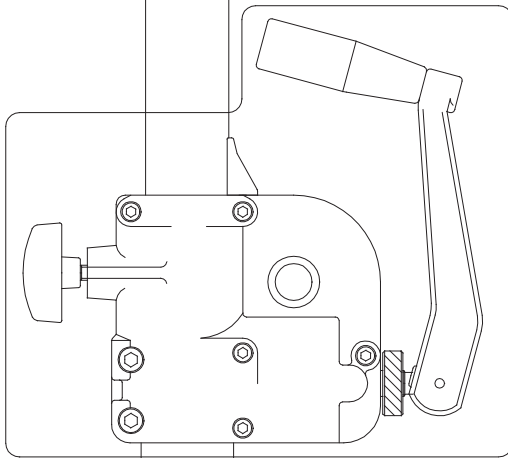

2020-01-15

R007,11
set of 5

R098,12
set of 5

R083,50

FOR 3rd SCT
SPARE LIST
SEE DRAWING:
ART.
R087,22

R083,48

FOR GEARED COLUMN
SPARE LIST
SEE DRAWING:
ART.
R087,91

FOR CRANKCASE
SPARE LIST
SEE DRAWING:
ART.
R083,72

R083,90

R069,66

R087,90

R069,96

R3 71,01B
CABLE GRIP

R069,75

R083,25

R069,31