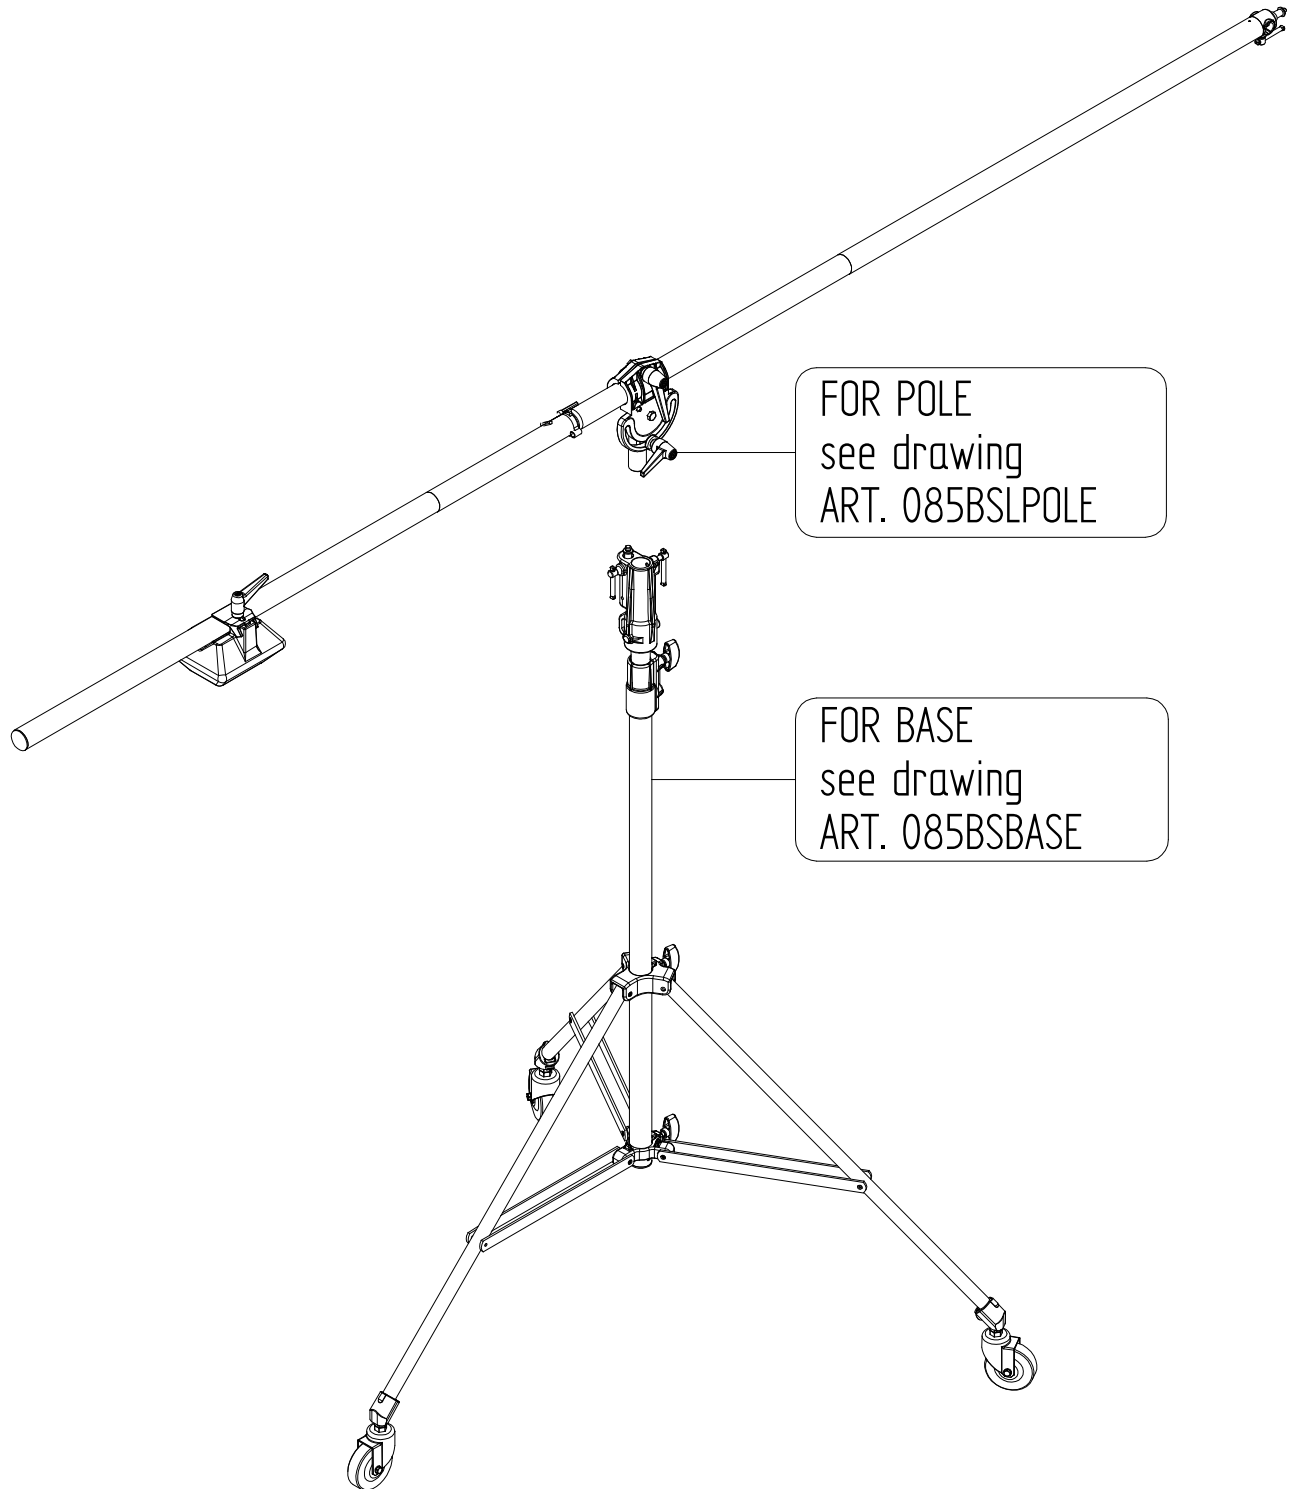

Manfrotto

PROFESSIONAL LIGHTING SUPPORTS

ART. 085BS

For serial number
from 000000

FOR POLE
see drawing
ART. 085BSLPOLE

FOR BASE
see drawing
ART. 085BSBASE