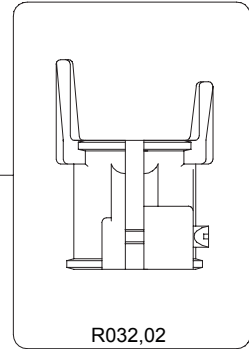

2005-09-30

* For rubber feet with inner hole dm.16,5mm

If your rubber feet have an inner hole dm.43mm, order complete kit cod. R032,10

* For rubber feet with inner hole dm.16,5mm

If your rubber feet have an inner hole dm.33mm, order complete kit cod. R032,09