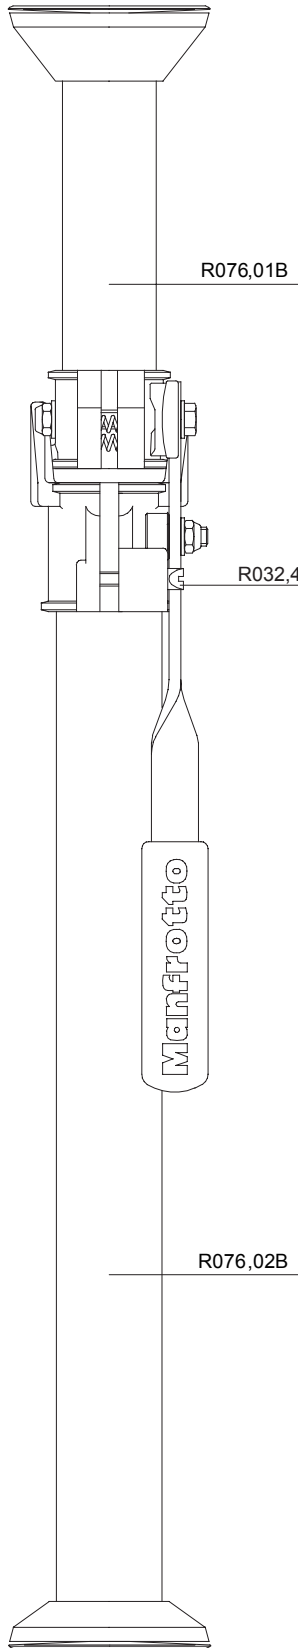

2005-09-30

* For rubber feet with inner hole dm.16,5mm

If your rubber feet have an inner hole dm.43mm, order complete kit cod. R032,10

* For rubber feet with inner hole dm.16,5mm

If your rubber feet have an inner hole dm.33mm, order complete kit cod. R032,09