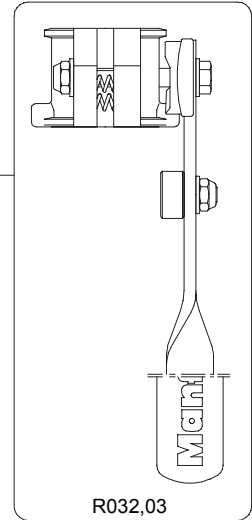

2005-09-30

* For rubber feet with inner hole dm.16,5mm

If your rubber feet have an inner hole dm.43mm, order complete kit cod. R032,10

* For rubber feet with inner hole dm.16,5mm

If your rubber feet have an inner hole dm.33mm, order complete kit cod. R032,09