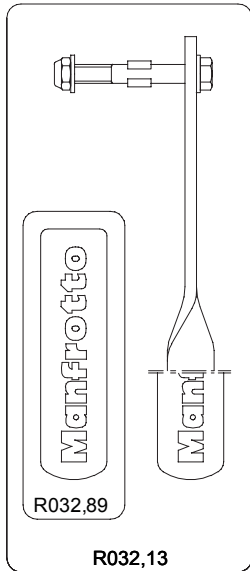

2005-09-30

* For rubber feet with inner hole dm.16,5mm

If your rubber feet have an inner hole dm.43mm, order complete kit cod. R032,10

* For rubber feet with inner hole dm.16,5mm

If your rubber feet have an inner hole dm.33mm, order complete kit cod. R032,09