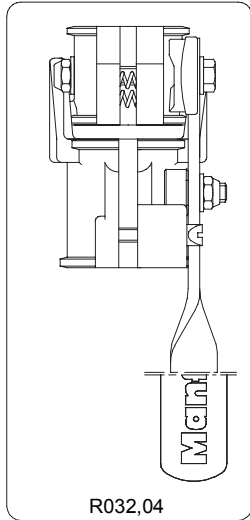

2005-09-30

* For rubber feet with inner hole dm.16,5mm

If your rubber feet have an inner hole dm.43mm, order complete kit cod. R032,10

* For rubber feet with inner hole dm.16,5mm

If your rubber feet have an inner hole dm.33mm, order complete kit cod. R032,09