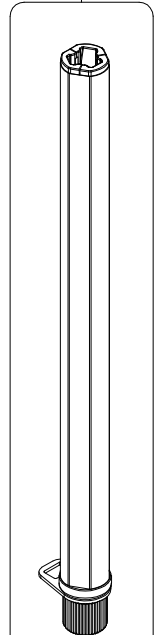

Manfrotto nord

ART.
055MF4

For serial number
from A0010121

2004-11-26

TO BE MOUNTED
ON TUBES

TO BE MOUNTED
ON CLAMPING-COLLARS