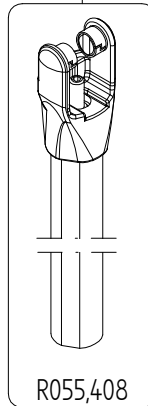

Manfrotto nord

ART.
055MF4

For serial number
from A0010121

2004-11-26

TO BE MOUNTED
ON TUBES

TO BE MOUNTED
ON CLAMPING-COLLARS