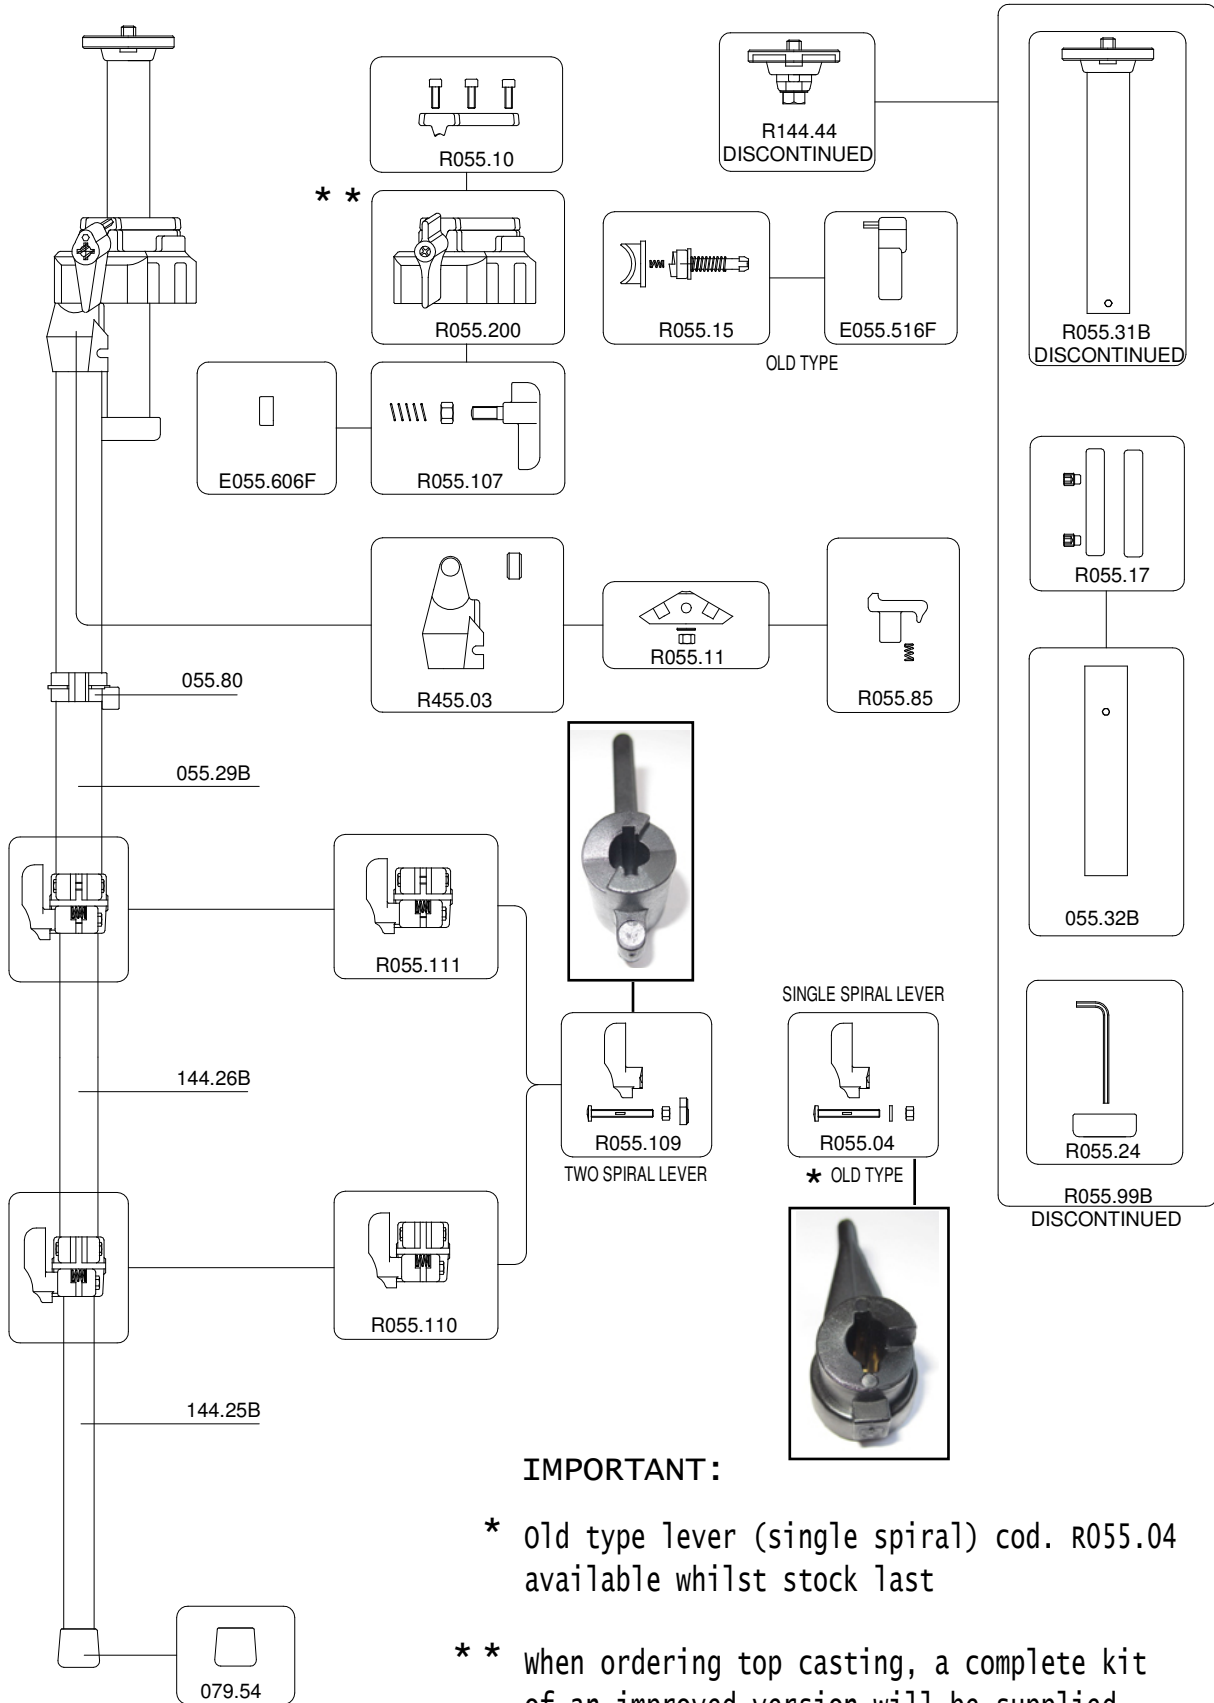

Manfrotto nord

ART.
055B

VERSIONE: 010
DEL: 1999-02-09

IMPORTANT:

- * old type lever (single spiral) cod. R055.04 available whilst stock last
- ** when ordering top casting, a complete kit of an improved version will be supplied